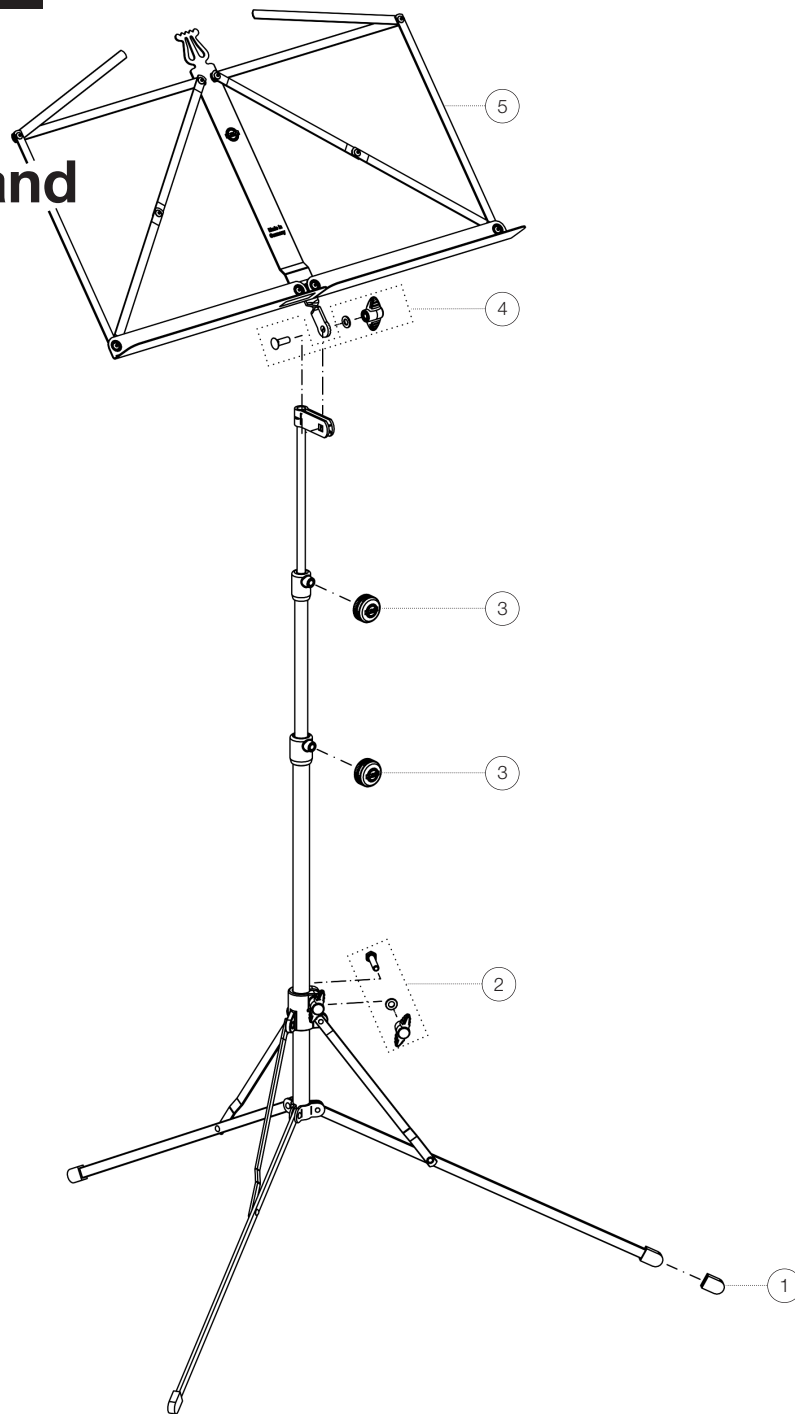

Spare parts list

101 Music stand

10100-013-55 - black

*Rev07

Position	Description	Article No.	Quantity
1	End cap	01-94-550-55	3
2	Clamp screw connection	3-00-000-012	1
3	Knurled screw with logo M5 x 9 mm	01-82-802-55	2
4	Screw connection of the music desk	3-00-000-011	1
5	Music desk complete	6-10100-1-55	1