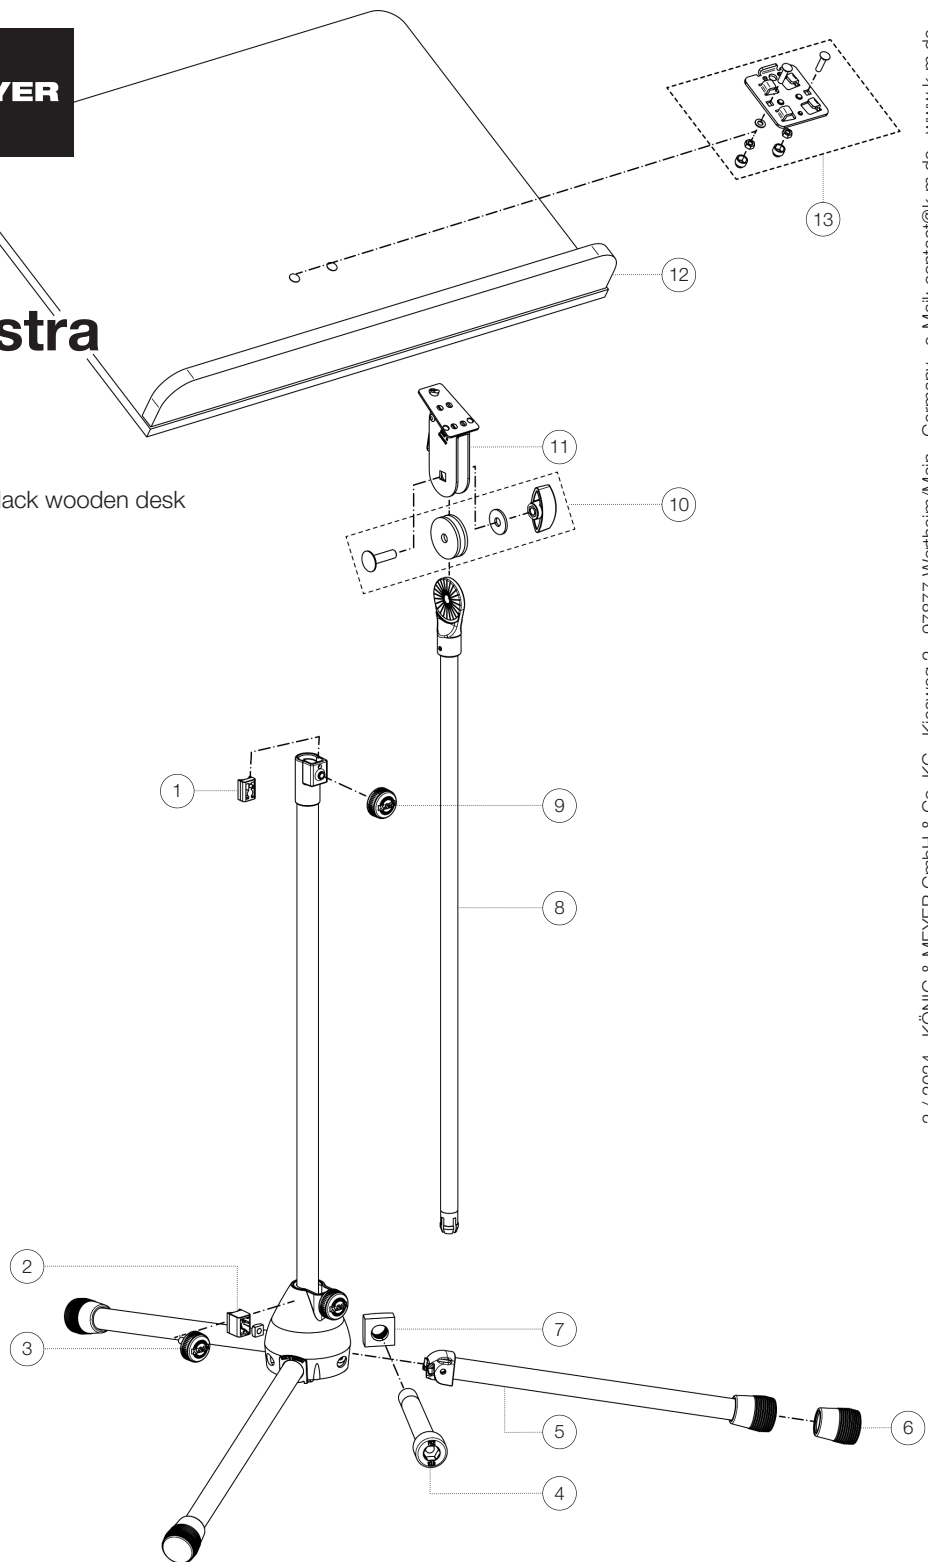

Spare parts list

# 118/1 Orchestra music stand

11812-000-02 - chrome stand, black wooden desk

\*Rev 12

Position	Description	Article No.	Quantity
1	Clamping element with pin R7.5	01-86-630-55	1
2	Clamping element with pin R10	6-86642-1-55	1
3	Knurled screw with logo M6 x 22 mm	01-82-948-55	1
4	Allen screw M5 x 36 mm	03-02-176-29	3
5	Leg tube complete	6-21025-1-02	3
6	End cap	01-84-980-55	3
7	Square nut M5	03-08-210-29	3
8	Extension tube with swivel head ø16 mm complete	6-11810-3-02	1
9	Knurled screw with logo M6 x 10 mm	01-82-936-55	1
10	Screw connection of the music desk	3-00-000-065	1
11	Tilt connector with quick-release fastener complete	6-11810-5-55	1
12	Music desk	03-55-175-00	1
13	Accessories bag for connecting plate	3-00-000-134	1