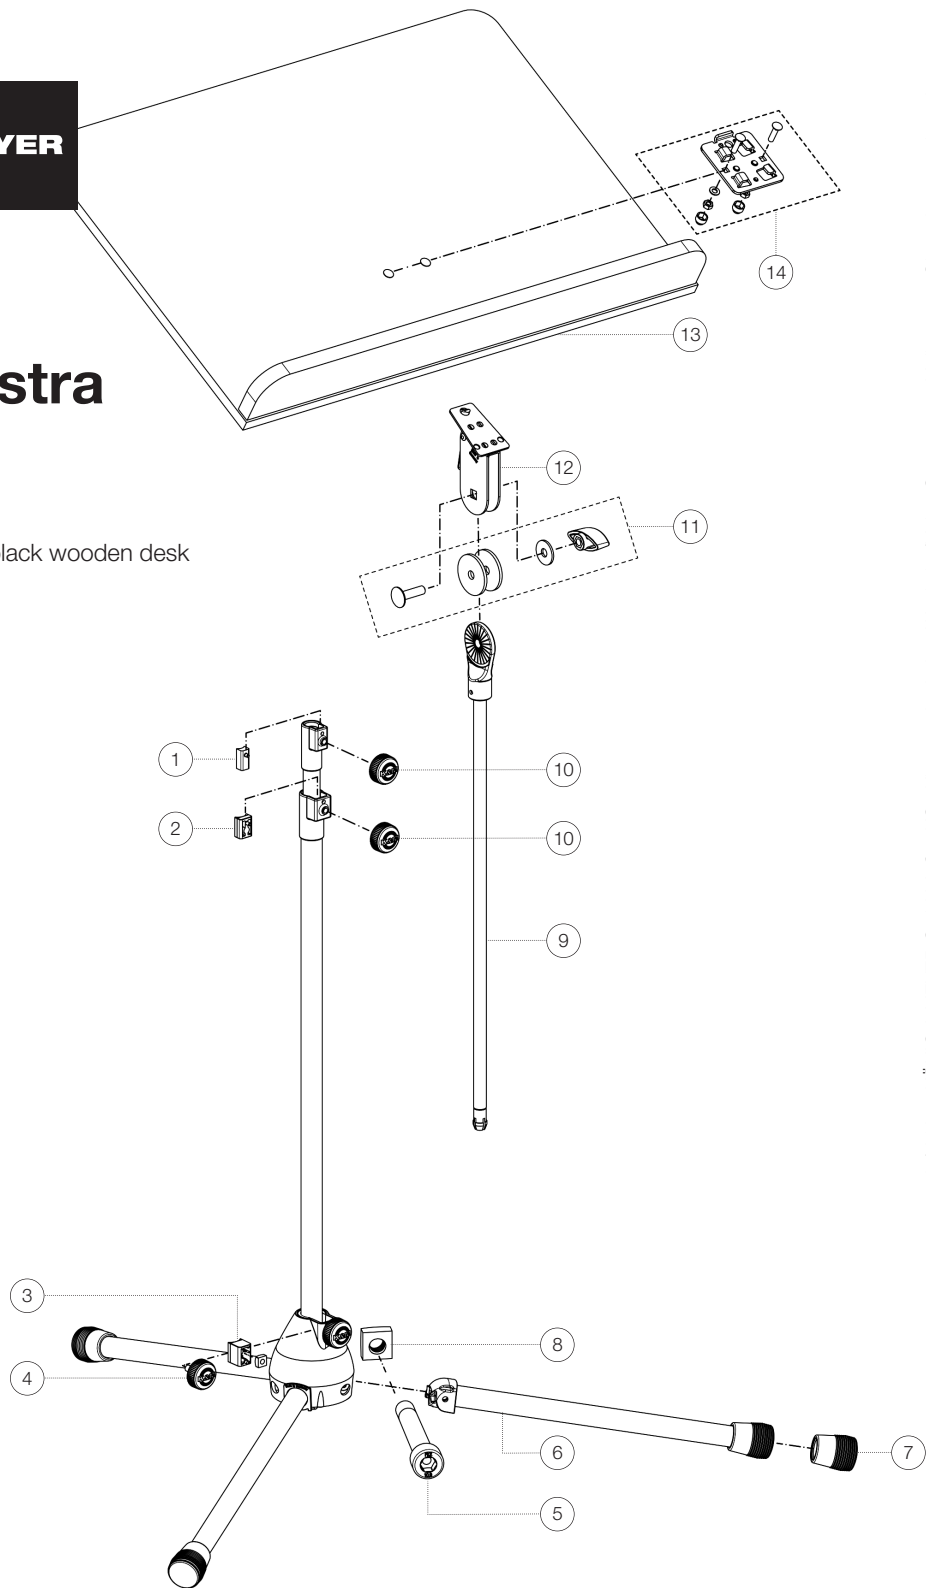

Spare parts list

118/4 Orchestra music stand

11842-000-02 - chrome stand, black wooden desk

*Rev 10

Position	Description	Article No.	Quantity
1	Clamping element with pin R6	01-86-620-55	1
2	Clamping element with pin R7.5	01-86-630-55	1
3	Clamping element with pin R10	6-86642-1-55	1
4	Knurled screw with logo M6 x 22 mm	01-82-948-55	1
5	Allen screw M5 x 36 mm	03-02-176-29	3
6	Leg tube complete	6-21025-1-02	3
7	End cap	01-84-980-55	3
8	Square nut M5	03-08-210-29	3
9	End tube with swivel head ø 16 mm complete	6-11840-1-02	1
10	Knurled screw with logo M6 x 10 mm	01-82-936-55	2
11	Screw connection of the music desk	3-00-000-065	1
12	Tilt connector with quick-release fastener complete	6-11810-5-55	1
13	Music desk	03-55-175-00	1
14	Accessories bag for connecting plate	3-00-000-134	1