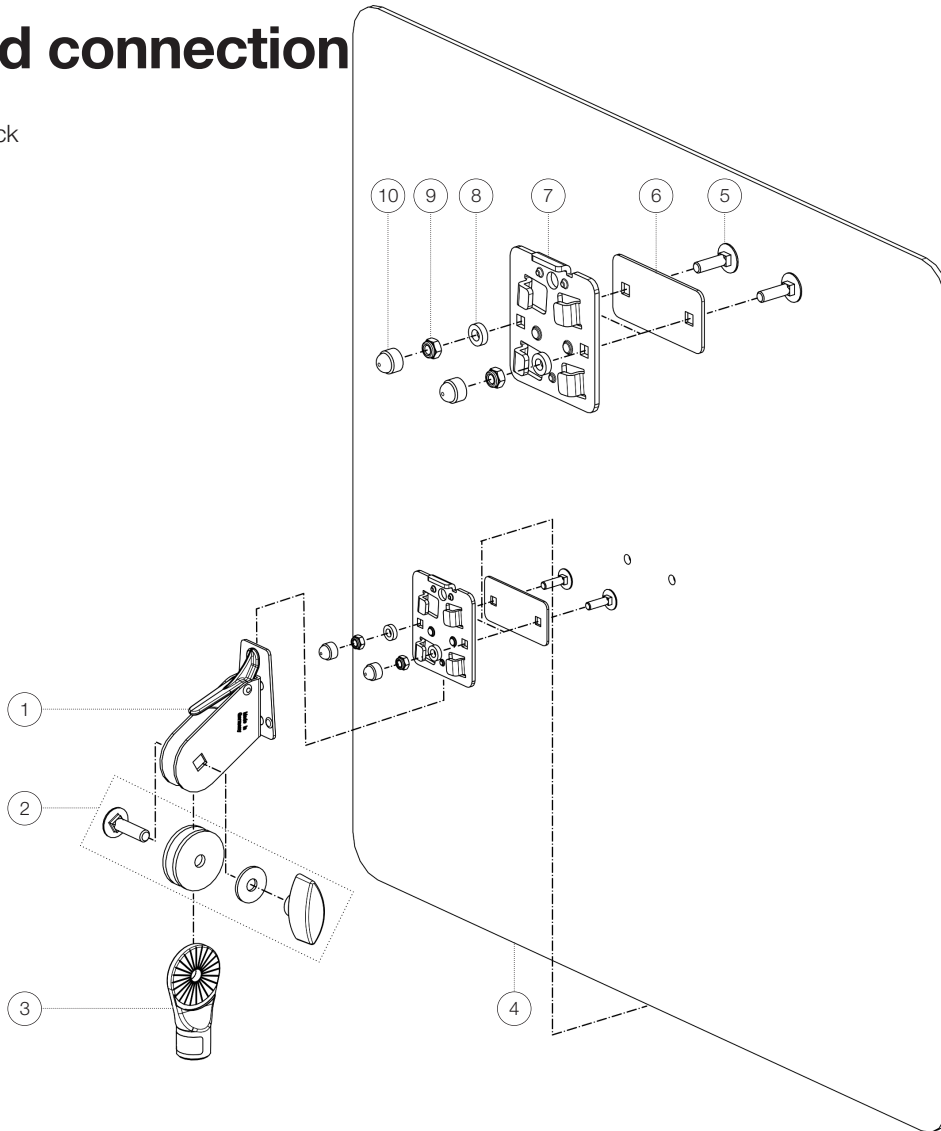

Spare parts list

11907 Protective shield with threaded connection

11907-300-55 - black

*Rev07

Position	Description	Article No.	Quantity
1	Tilt connector with quick-release fastener complete	6-11810-5-55	1
2	Screw connection	3-00-000-065	1
3	Swivel head 3/8"	02-40-430-55	1
4	Protective shield (acrylic glass)	03-22-501-00	1
5	Carriage bolt M5 x 18 mm	03-07-128-25	2
6	Reinforcement plate	02-50-052-55	1
7	Prismatic plate	01-44-455-55	1
8	Spacer sleeve	03-11-860-55	2
9	Locking nut M5	03-08-240-29	2
10	Protective cap	03-20-405-55	2
11	Auszugrohr mit Pilz ø16 mm komplett	6-11810-3-55	1