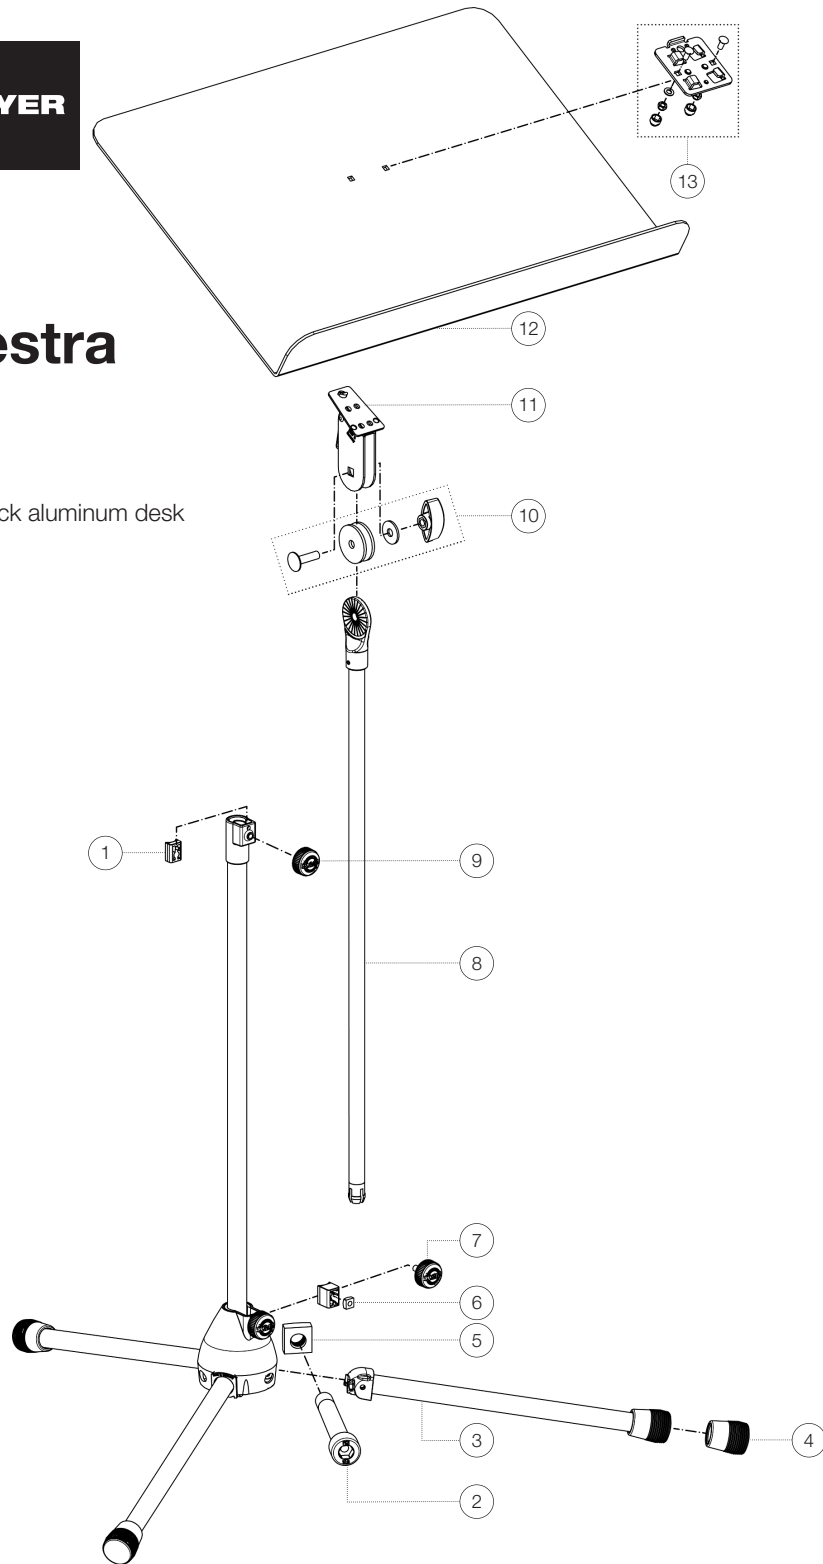

Spare parts list

# 11920 Orchestra music stand

11920-000-55 - black stand, black aluminum desk

\*Rev 10

Position	Description	Article No.	Quantity
1	Clamping element with pin R7.5	01-86-630-55	1
2	Allen screw M5 x 36 mm	03-02-176-29	3
3	Leg tube complete	6-21025-1-55	3
4	End cap	01-84-980-55	3
5	Square nut M5	03-08-210-29	3
6	Clamping element with pin R10	6-86642-1-55	1
7	Knurled screw with logo M6 x 22 mm	01-82-948-55	1
8	Extension tube with swivel head ø 16 mm complete	6-11810-3-55	1
9	Knurled screw with logo M6 x 10 mm	01-82-936-55	1
10	Screw connection of the music desk	3-00-000-065	1
11	Tilt connector with quick-release fastener complete	6-11810-5-55	1
12	Music desk	02-60-300-55	1
13	Accessories bag connecting plate	6-10068-1-00	1