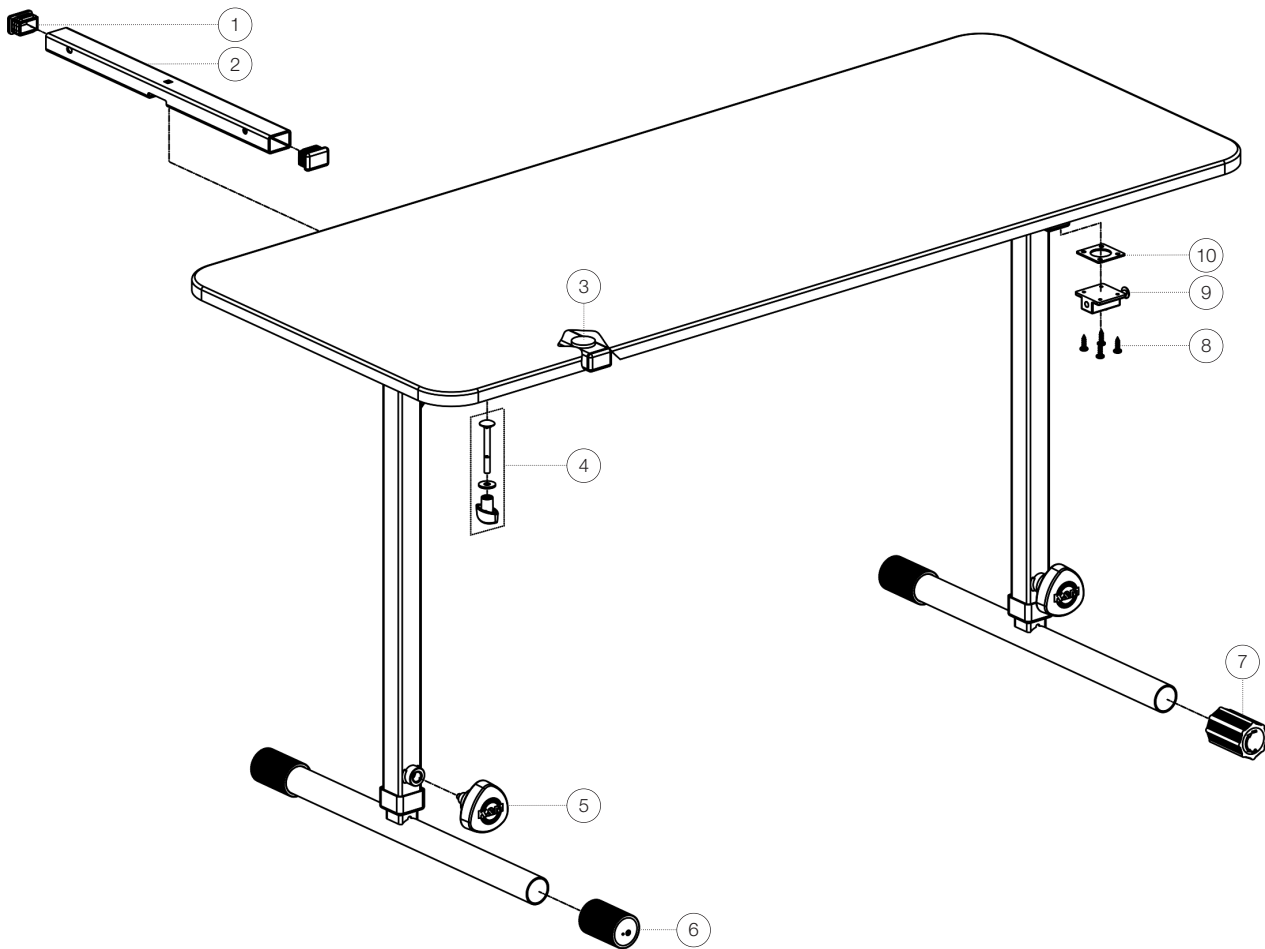

Spare parts list

12160 DJ Desk

12160-000-55 - black

*Rev03

Position	Description	Article No.	Quantity
1	Plastic glides 30 x 20 mm	03-20-781-55	4
2	Support tube	02-12-243-55	2
3	Felt pad ø 25 x 3,5 mm	03-21-752-55	4
4	Screw connection of the support tube	3-00-000-125	2
5	Spring-loaded clamping knob complete with logo	6-18810-2-55	2
6	End cap with grooves	01-84-760-55	3
7	Adjustable end cap	01-84-768-55	1
8	Chipboard screw ø 4 x 15 mm	03-06-100-29	16
9	Snapper	03-19-631-00	4
10	Spacer plate	03-19-632-55	4