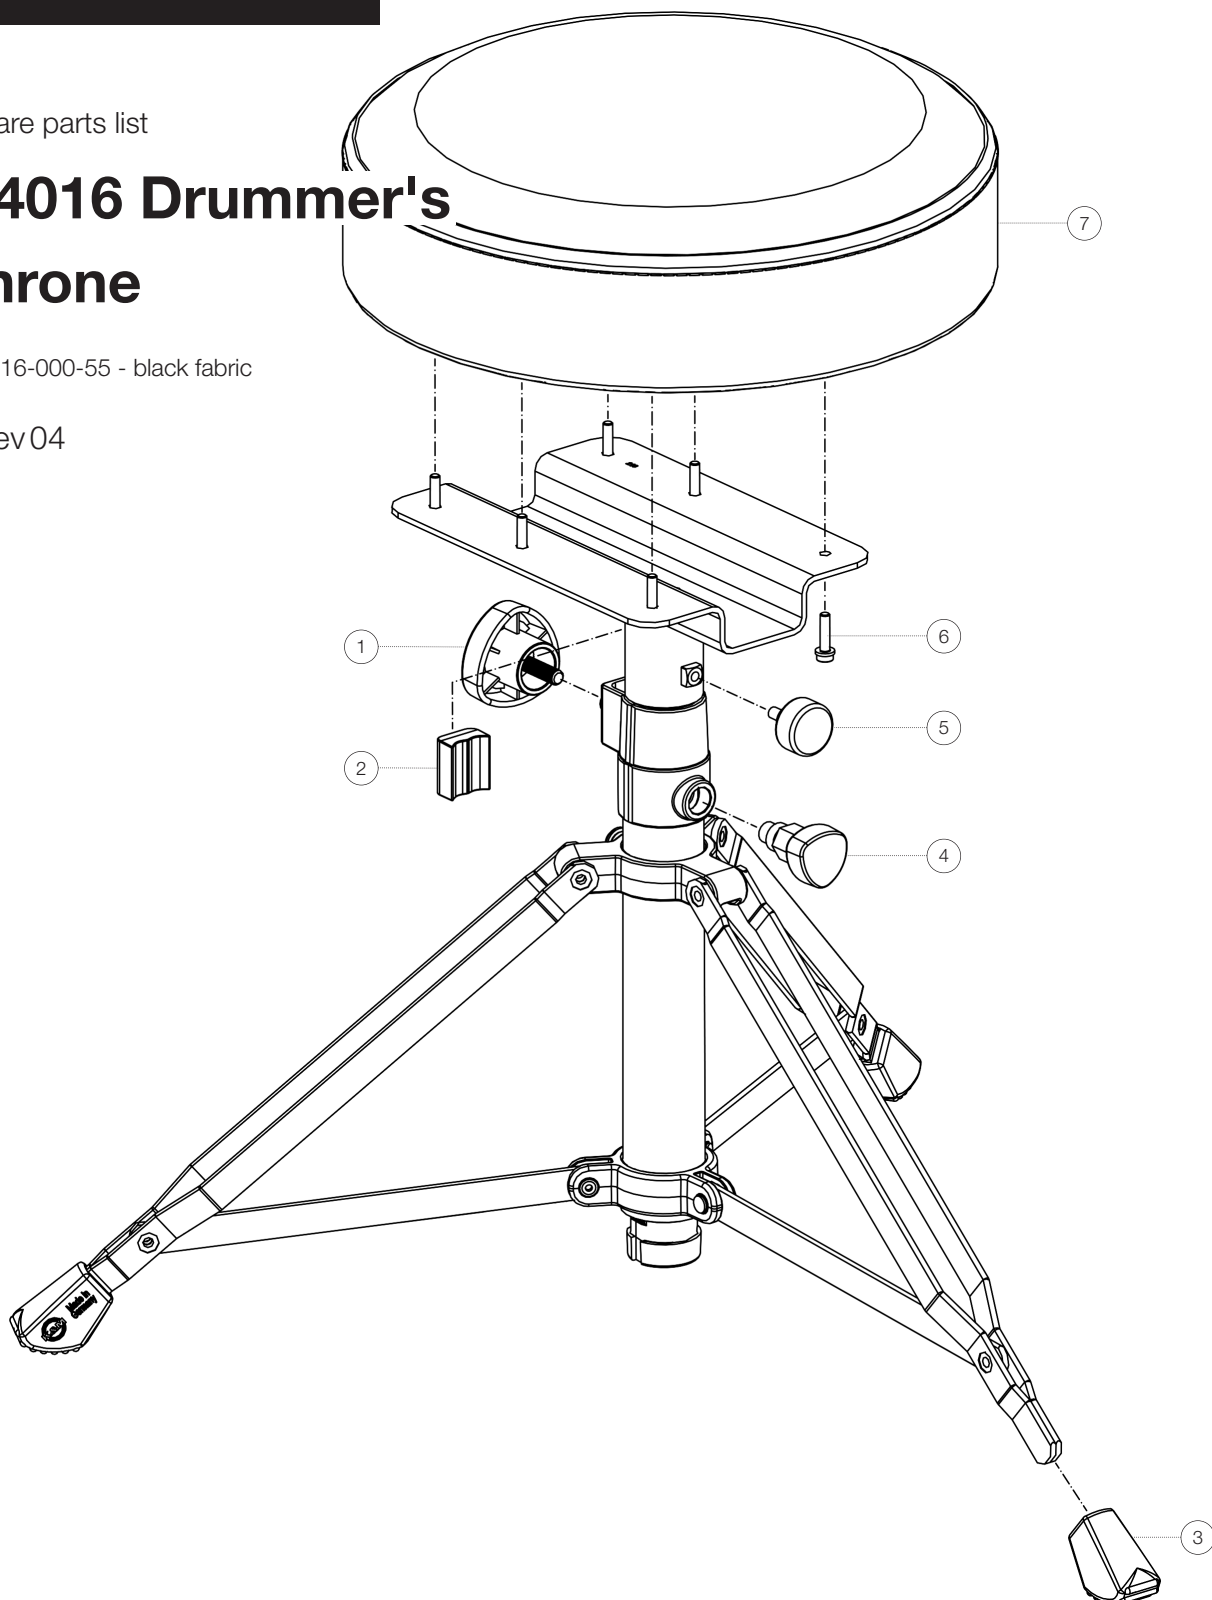

Spare parts list

14016 Drummer's throne

14016-000-55 - black fabric

*Rev04

Position	Description	Article No.	Quantity
1	Clamping screw with logo M8 x 16/33 mm	01-82-763-55	1
2	Clamping element with slot	6-86710-1-55	1
3	End cap	01-84-725-55	3
4	Spring-loaded bolt complete	6-21460-5-00	1
5	Clamping screw M6 x 12 mm	01-81-735-55	1
6	Allen screw with flange M5 x 20 mm	03-02-147-29	6
7	Upholstery seat	03-55-640-55	1