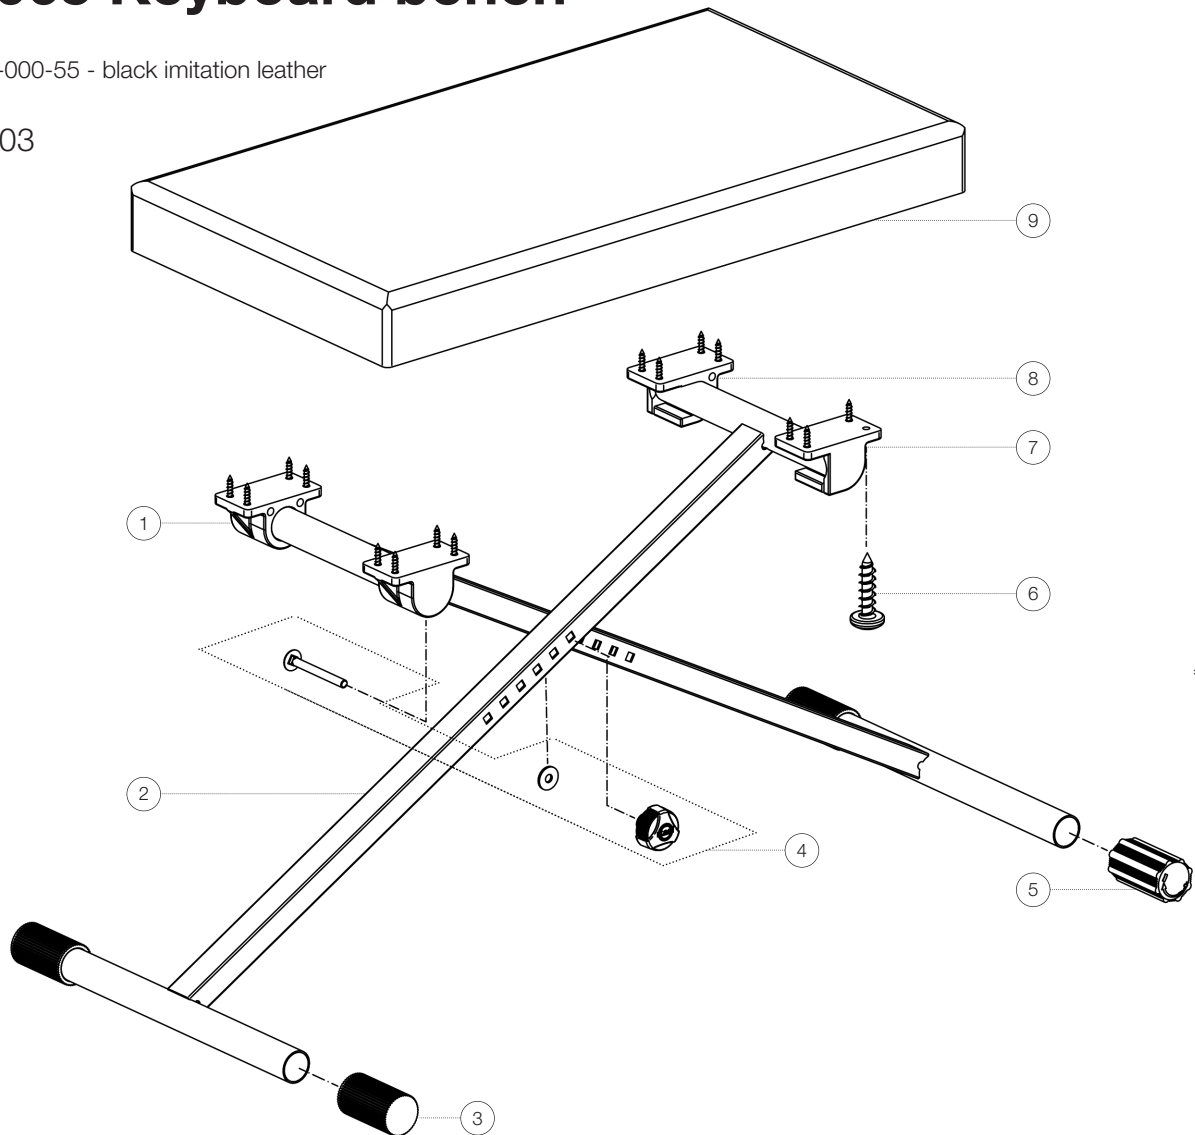

Spare parts list

# 14065 Keyboard bench

14065-000-55 - black imitation leather

\*Rev03

Position	Description	Article No.	Quantity
1	Lower joint part closed	01-87-940-55	2
2	H-support tube complete	5-14065-1-55	2
3	End cap with grooves	01-84-770-55	3
4	Screw connection	3-00-000-094	1
5	Adjustable end cap	01-84-778-55	1
6	Pan Head screw 5 x 20 mm	03-06-250-29	16
7	Lower joint part open left	01-87-946-55	1
8	Lower joint part open right	01-87-945-55	1
9	Seat complete	03-55-793-55	1