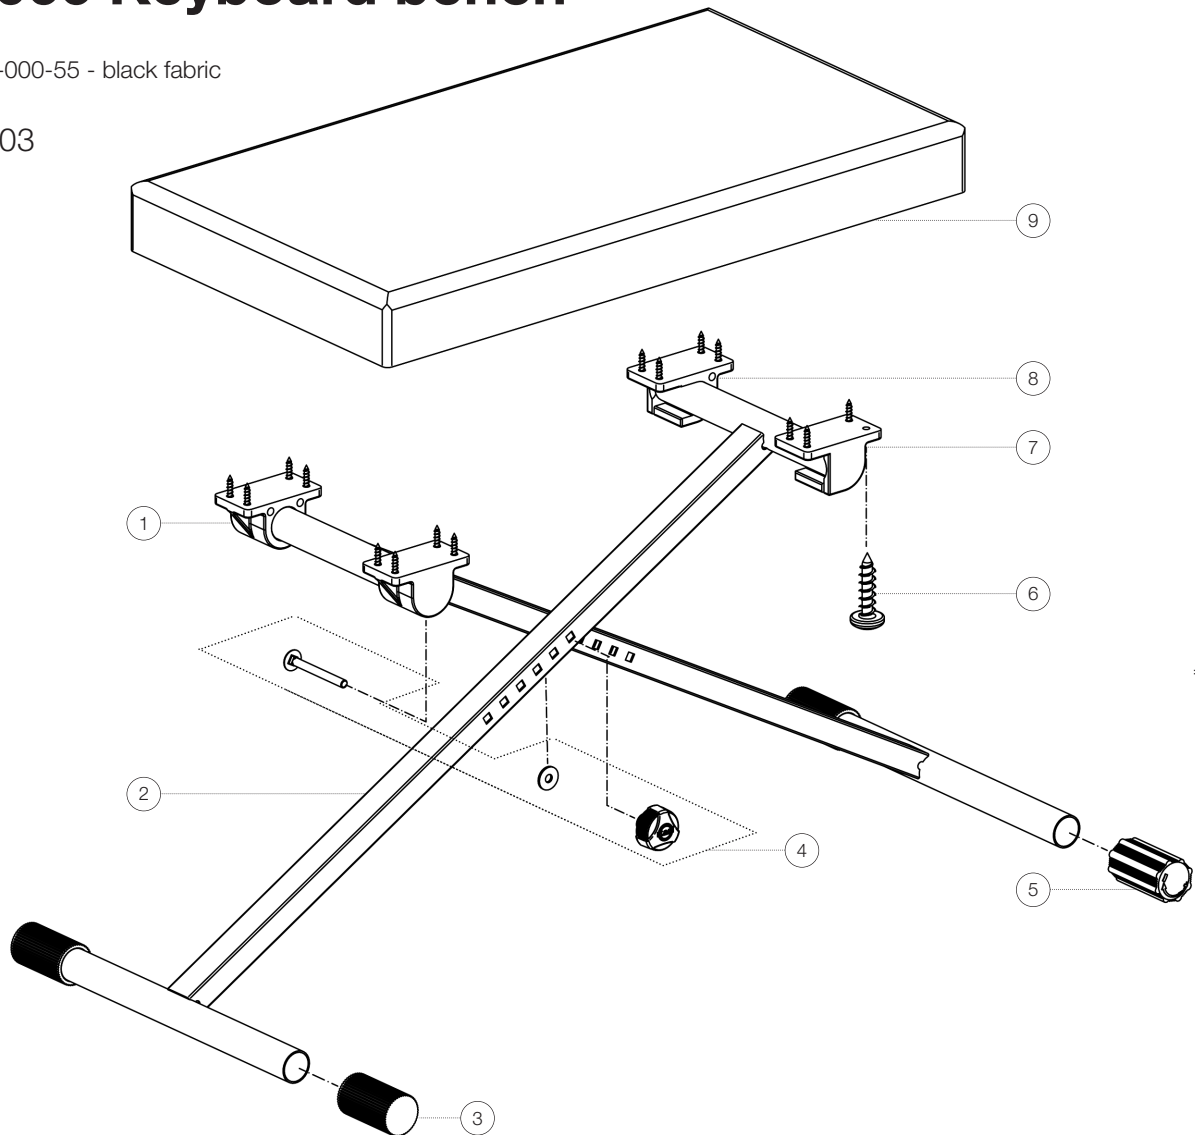

Spare parts list

# 14066 Keyboard bench

14066-000-55 - black fabric

\*Rev03

Position	Description	Article No.	Quantity
1	Lower joint part closed	01-87-940-55	2
2	H-support tube complete	5-14065-1-55	2
3	End cap with grooves	01-84-770-55	3
4	Screw connection	3-00-000-094	1
5	Adjustable end cap	01-84-778-55	1
6	Pan Head screw 5 x 20 mm	03-06-250-29	16
7	Lower joint part open left	01-87-946-55	1
8	Lower joint part open right	01-87-945-55	1
9	Seat complete	03-55-794-55	1