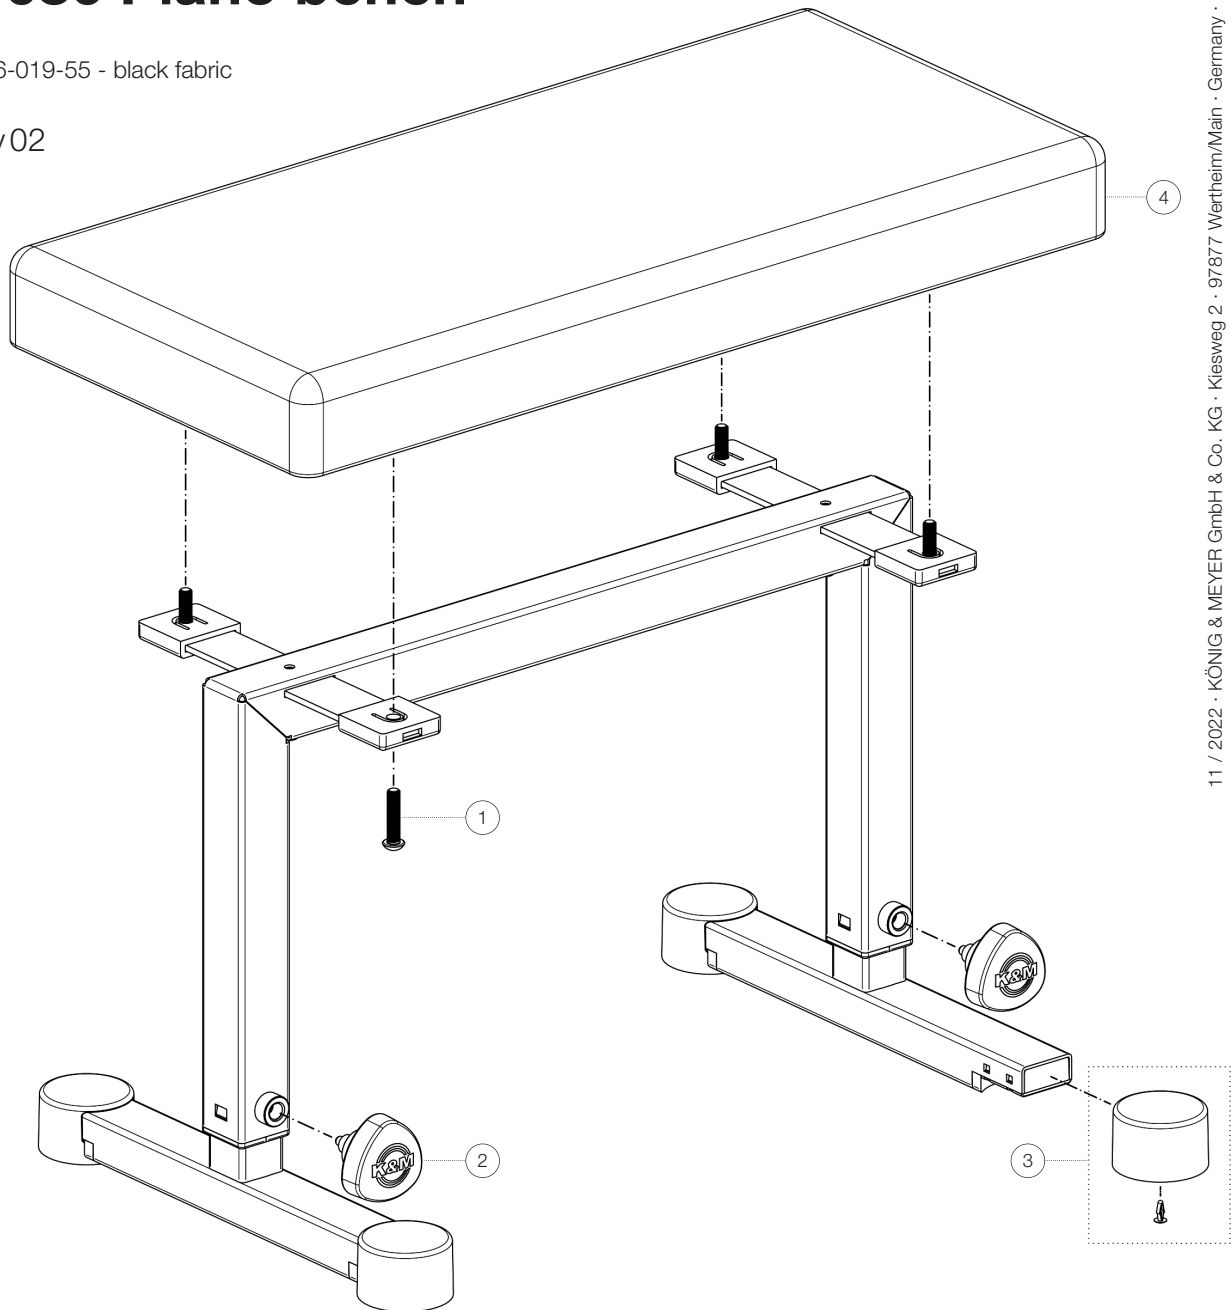

Spare parts list

14086 Piano bench

14086-019-55 - black fabric

*Rev02

Position	Description	Article No.	Quantity
1	Donheat screw M8 x 35 mm	03-03-681-25	4
2	Spring-loaded clamping knob complete with logo	6-18810-2-55	2
3	End cap with blind rivet	3-00-000-044	4
4	Seat complete	03-55-786-55	1