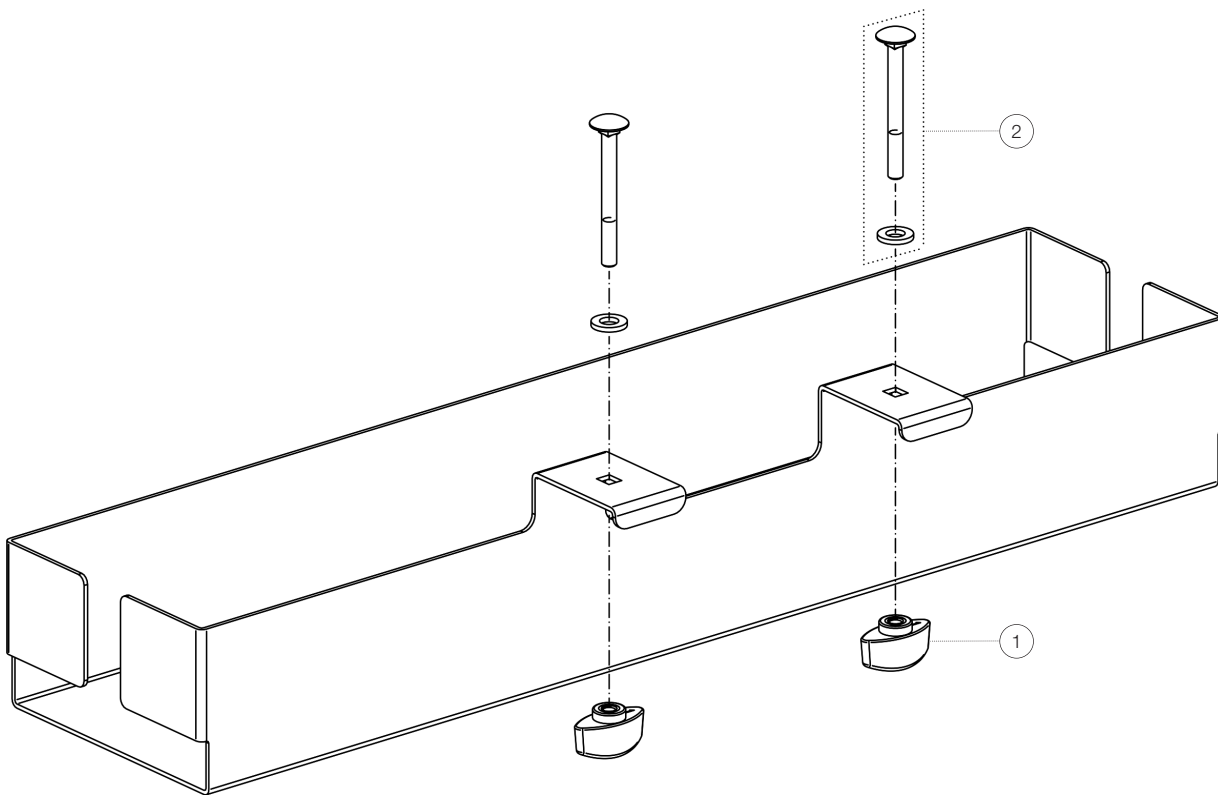

Spare parts list

18808 Cable organiser for »Omega«

18808-000-55 - black

*Rev01

Position	Description	Article No.	Quantity
1	Clamping nut M5 curved	01-91-890-55	2
2	Locking screw and washer	6-18813-1-00	2