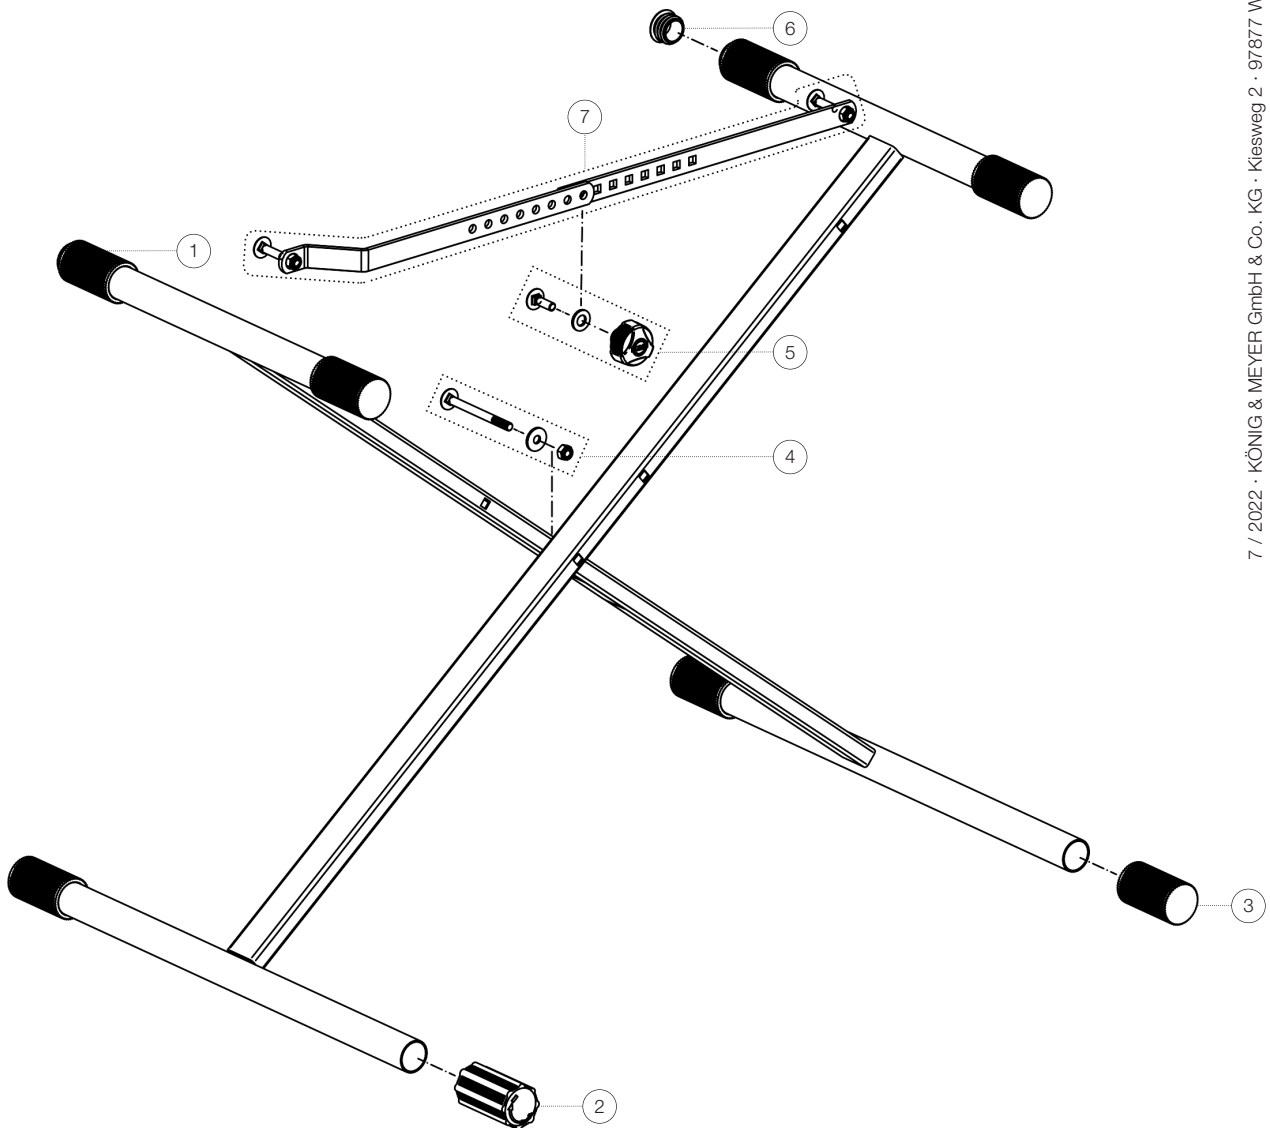

Spare parts list

18969 Keyboard stand for kids

18969-071-55 - black

*Rev 02

Position	Description	Article No.	Quantity
1	End cap with grooves, overt	01-94-775-55	2
2	Adjustable end cap	01-84-778-55	1
3	End cap with grooves	01-84-770-55	5
4	Screw connection at the base frame	3-00-000-021	1
5	Screw connection of the braces	3-00-000-022	1
6	End cap	03-20-680-55	2
7	Braces with screws	3-00-000-023	1