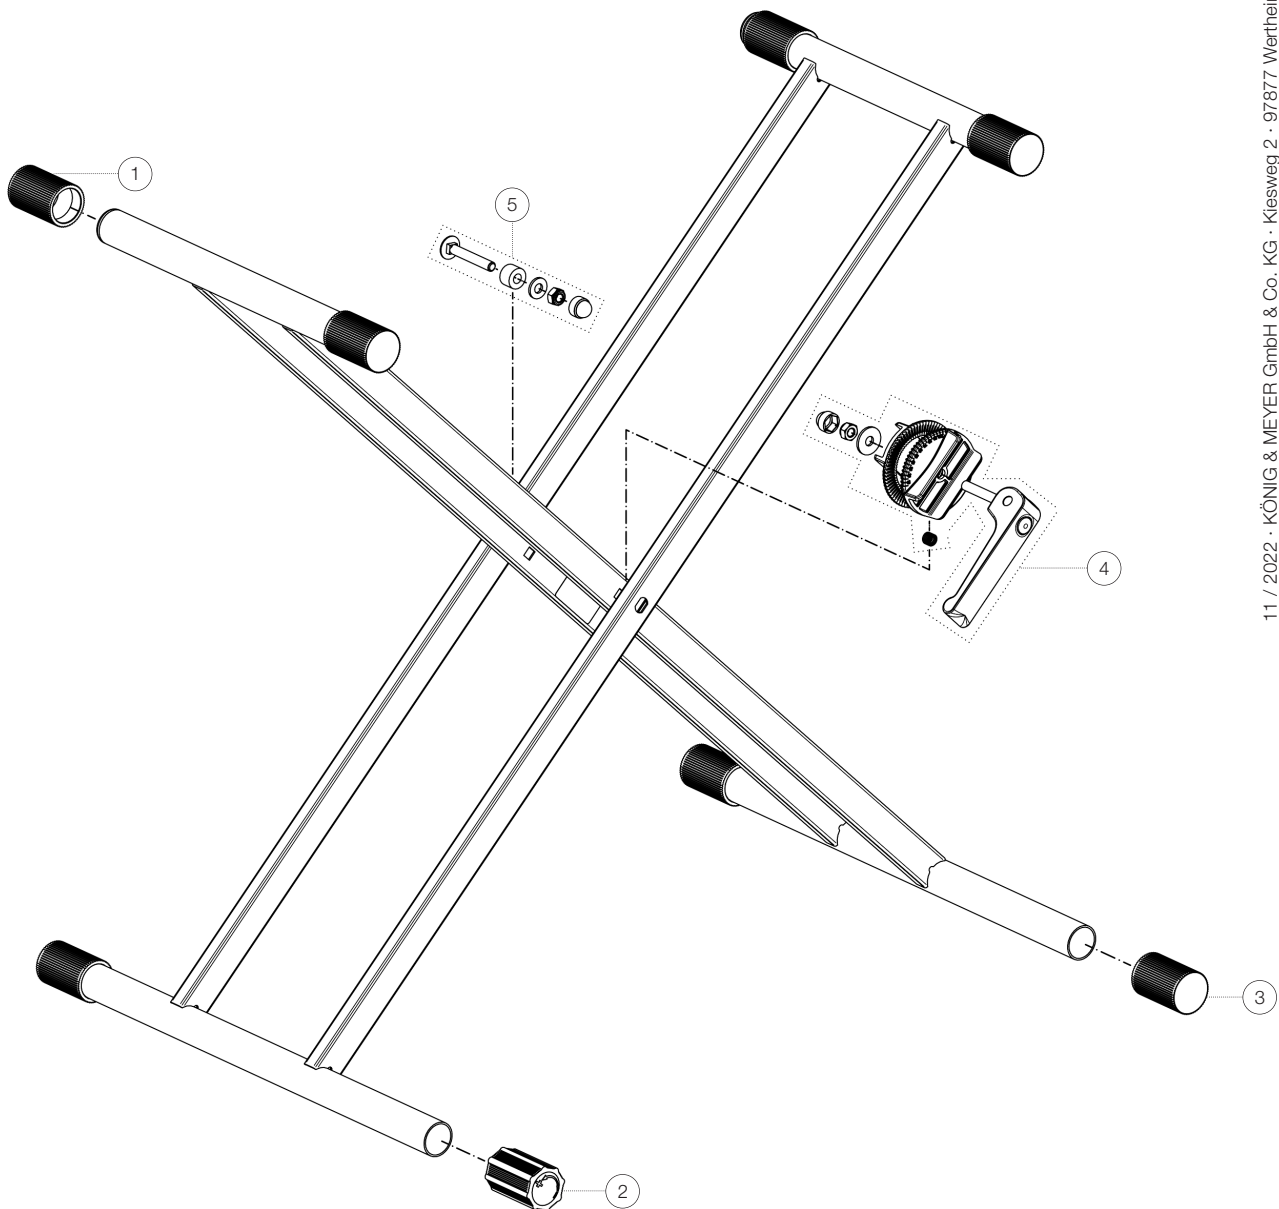

Spare parts list

18997 Keyboard stand

18997-000-55 - black

*Rev01

Position	Description	Article No.	Quantity
1	End cap with grooves, overt	01-94-765-55	2
2	Adjustable end cap	01-84-768-55	1
3	End cap with grooves	01-84-760-55	5
4	Excenter clamp with toothed washer	3-00-000-041	1
5	Screw connection at the base frame	3-00-000-040	1