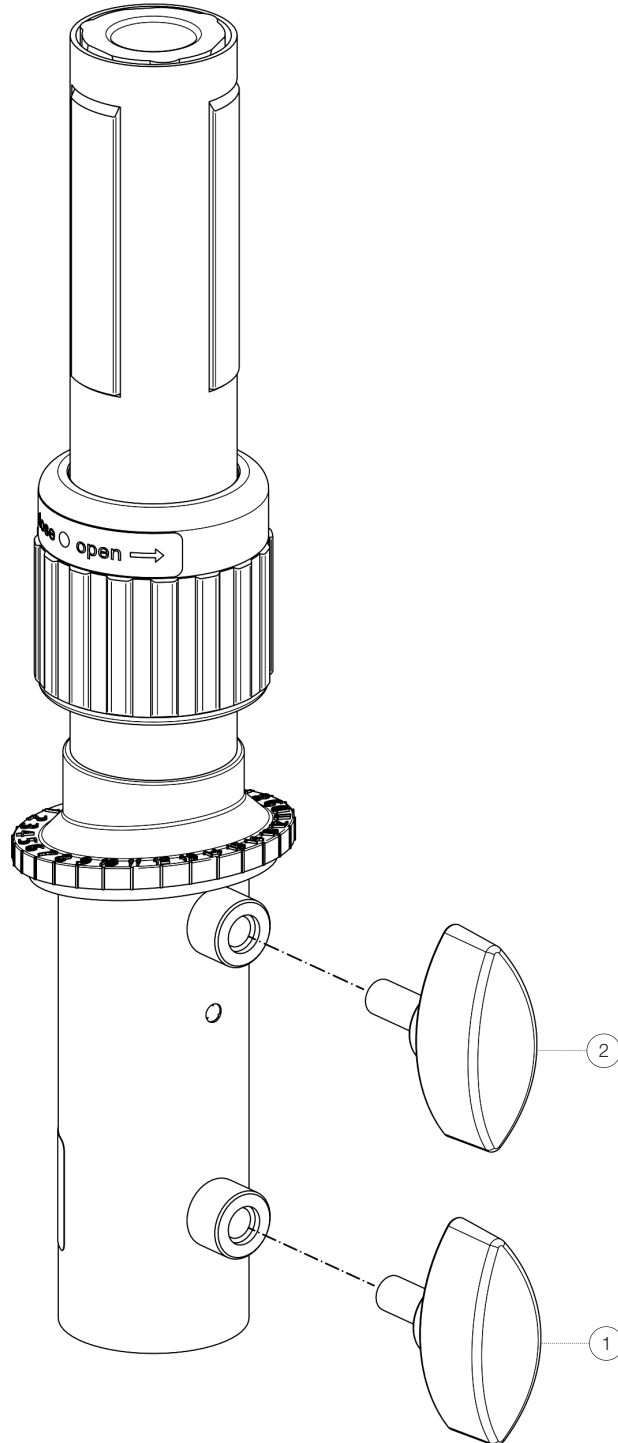

Spare parts list

# 19674 Speaker tilt connector »Ring Lock«

19674-000-55 - black

\*Rev01

Position	Description	Article No.	Quantity
1	Clamping screw M8 x 18 mm	01-83-822-55	1
2	Clamping screw M8 x 23 mm	01-83-825-55	1