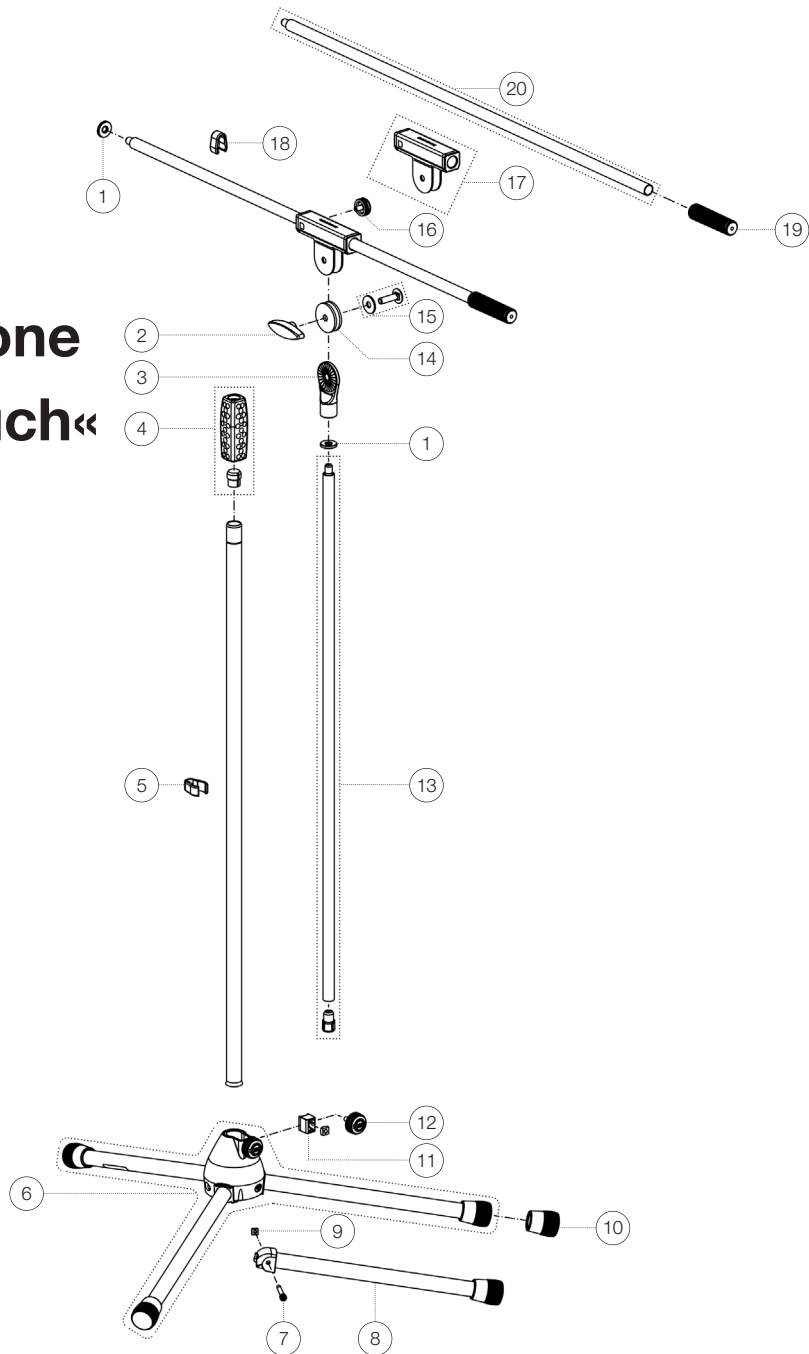

Spare parts list

21060 Microphone stand »Soft-Touch«

21060-300-87 - gray

*Rev07

Position	Description	Article No.	Quantity
1	Aluminum knurled washer	03-31-550-15	2
2	Clamping nut M8	01-83-981-55	1
3	Swivel head 3/8"	02-40-430-87	1
4	Clutch with tension ring	3-00-000-079	1
5	Cable holder ø 20 mm	01-85-970-55	1
6	Base with legs	3-00-000-080	1
7	Cylinder head screw M5 x 36 mm	03-02-176-29	3
8	Foot tube complete	6-21025-1-87	3
9	Square nut M5	03-08-210-29	3
10	End cap	01-84-980-55	3
11	Clamping piece with pin R10 complete	6-86642-1-55	1
12	Knurled screw with logo M6 x 16 mm	01-82-948-55	1
13	Extension tube, plastic stop and threaded bolt	3-00-000-081	1
14	Rubber washer	03-21-161-55	2
15	Screw connection boom arm	3-00-000-019	1
16	Knurled screw with logo M6 x 12 mm	01-82-828-55	1
17	Swivel joint complete	6-27105-1-87	1
18	Cable holder ø 15 mm	01-85-960-55	1
19	Boom arm sleeve	01-95-845-55	1
20	Extension tube with threaded bolt	3-00-000-139	1