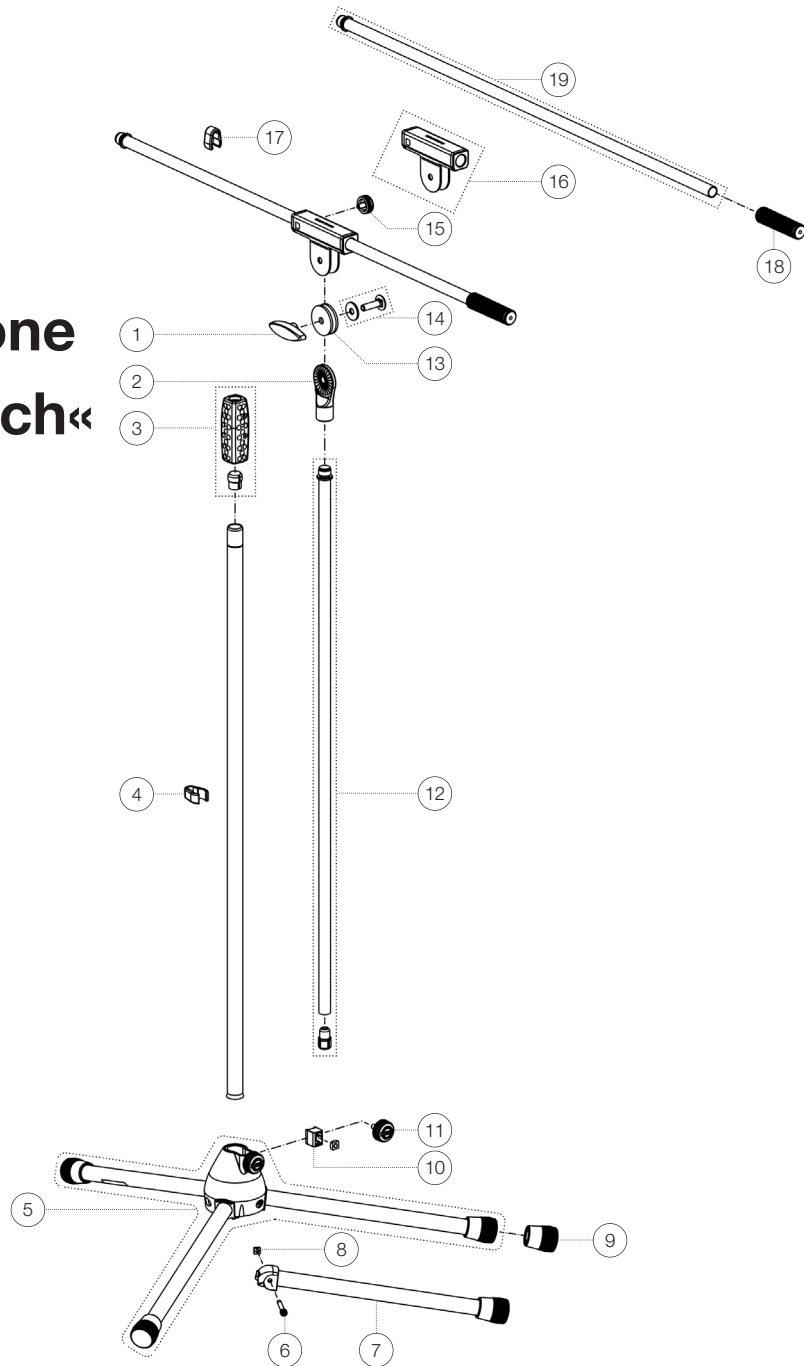

Spare parts list

21060 Microphone stand »Soft-Touch«

21060-500-87 - gray

*Rev08

Position	Description	Article No.	Quantity
1	Clamping nut M8	01-83-981-55	1
2	Swivel head 5/8"	02-40-440-87	1
3	Clutch with tension ring	3-00-000-079	1
4	Cable holder ø 20 mm	01-85-970-55	1
5	Base with legs	3-00-000-080	1
6	Cylinder head screw M5 x 36 mm	03-02-176-29	3
7	Foot tube complete	6-21025-1-87	3
8	Square nut M5	03-08-210-29	3
9	End cap	01-84-980-55	3
10	Clamping piece with pin R10 complete	6-86642-1-55	1
11	Knurled screw with logo M6 x 16 mm	01-82-948-55	1
12	Extension tube, plastic stop and threaded bolt	3-00-000-082	1
13	Rubber washer	03-21-161-55	2
14	Screw connection boom arm	3-00-000-019	1
15	Knurled screw with logo M6 x 12 mm	01-82-828-55	1
16	Swivel joint complete	6-27105-1-87	1
17	Cable holder ø 15 mm	01-85-960-55	1
18	Boom arm sleeve	01-95-845-55	1
19	Extension tube with threaded bolt	3-00-000-140	1