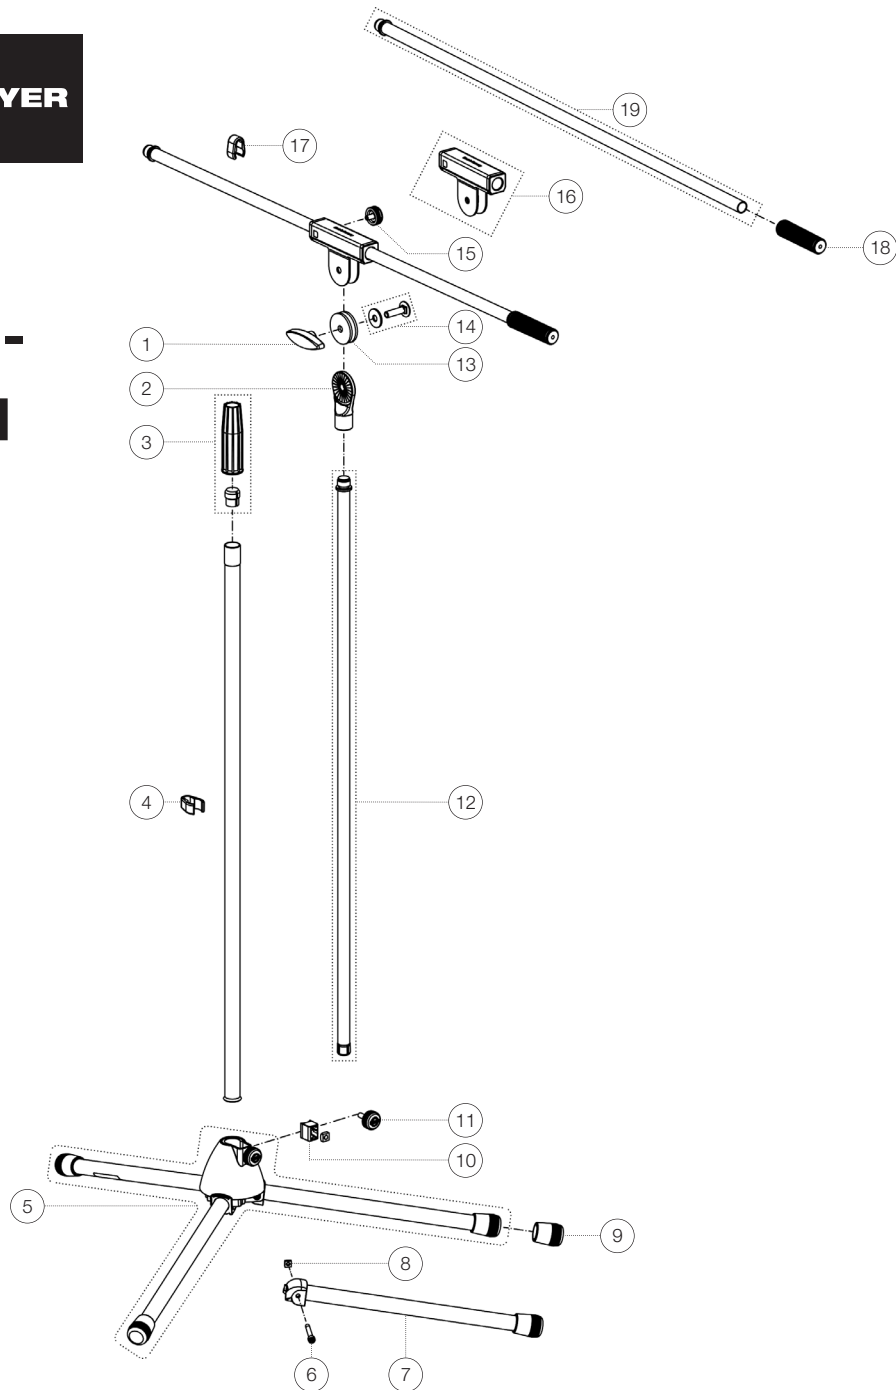

Spare parts list

21070 Micro- phone stand

21070-500-55 - black

*Rev07

Position	Description	Article No.	Quantity
1	Clamping nut M8	01-83-981-55	1
2	Swivel head 5/8"	02-40-440-55	1
3	Clutch with tension ring	3-00-000-018	1
4	Cable holder ø 20 mm	01-85-970-55	1
5	Base with legs	3-00-000-035	1
6	Cylinder head screw M5 x 36 mm	03-02-176-29	3
7	Foot tube complete	6-82730-1-55	3
8	Square nut M5	03-08-210-29	3
9	End cap	01-84-882-55	3
10	Clamping piece with pin R10 complete	6-86642-1-55	1
11	Knurled screw with logo M6 x 22 mm	01-82-838-55	1
12	Extension tube, plastic stop and threaded bolt	3-00-000-024	1
13	Rubber washer	03-21-161-55	2
14	Screw connection boom arm	3-00-000-019	1
15	Knurled screw with logo M6 x 12 mm	01-82-828-55	1
16	Swivel joint complete	6-27105-1-55	1
17	Cable holder ø 15 mm	01-85-960-55	1
18	Boom arm sleeve	01-95-845-55	1
19	Extension tube with threaded bolt	3-00-000-136	1