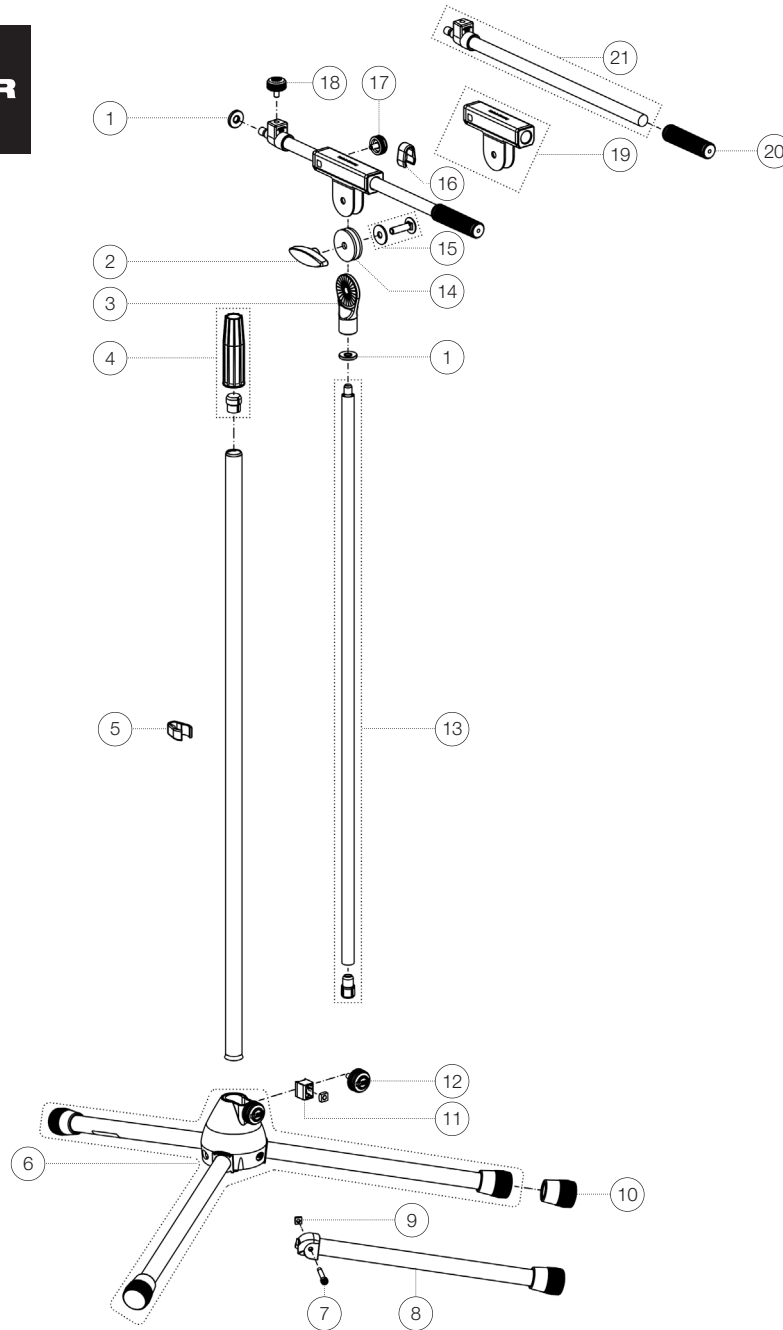

Spare parts list

210/8 Micro- phone stand

21080-300-55 - black

*Rev07

Position	Description	Article No.	Quantity
1	Aluminum knurled washer	03-31-550-15	2
2	Clamping nut M8	01-83-981-55	1
3	Swivel head 3/8"	02-40-430-55	1
4	Clutch with tension ring	3-00-000-018	1
5	Cable holder ø 20 mm	01-85-970-55	1
6	Base with legs	3-00-000-017	1
7	Cylinder head screw M5 x 36 mm	03-02-176-29	3
8	Foot tube complete	6-21025-1-55	3
9	Square nut M5	03-08-210-29	3
10	End cap	01-84-980-55	3
11	Clamping piece with pin R10 complete	6-86642-1-55	1
12	Knurled screw with logo M6 x 16 mm	01-82-948-55	1
13	Extension tube, plastic stop and threaded bolt	6-21020-1-55	1
14	Rubber washer	03-21-161-55	2
15	Screw connection boom arm	3-00-000-019	1
16	Cable holder ø 15 mm	01-85-960-55	1
17	Knurled screw with logo M6 x 12 mm	01-82-828-55	1
18	Knurled screw with logo M6 x 16 mm	01-82-834-55	1
19	Swivel joint complete	6-27105-1-55	1
20	Boom arm sleeve	01-95-845-55	1
21	Tube combination	3-00-000-146	1