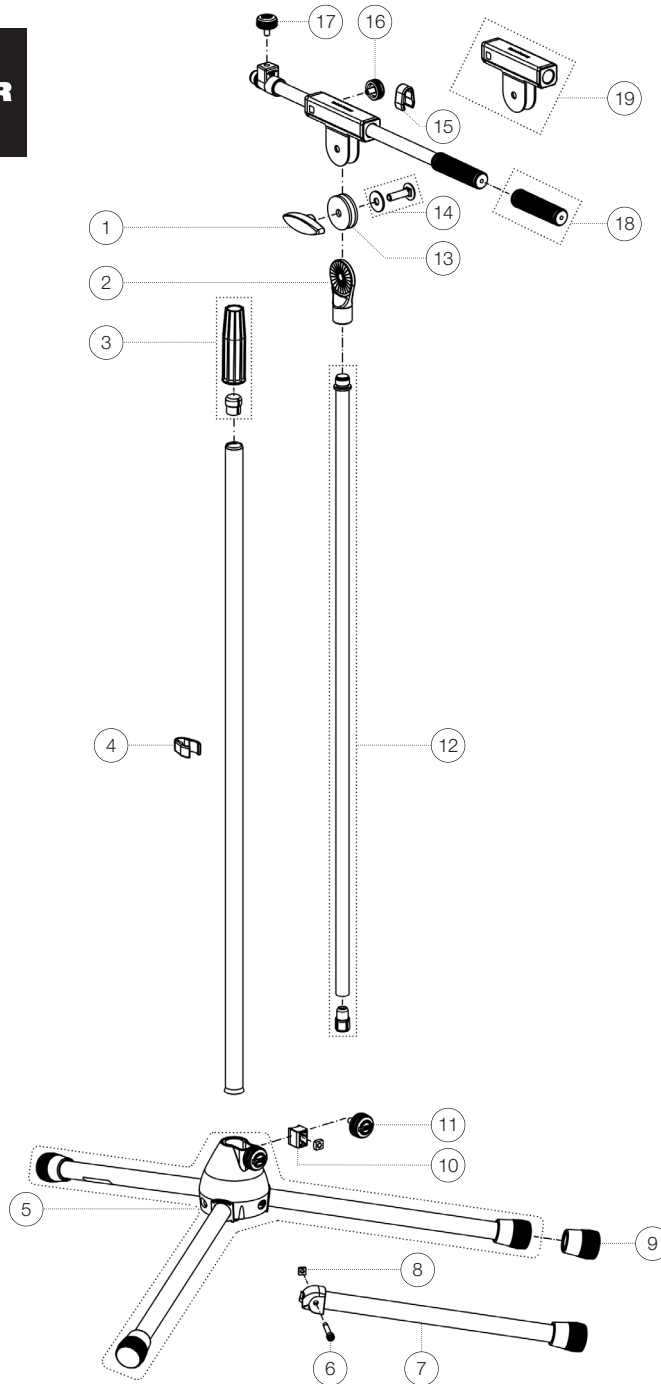

Spare parts list

# 210/8 Micro- phone stand

21080-500-02 - chrome

\*Rev07

Position	Description	Article No.	Quantity
1	Clamping nut M8	01-83-981-55	1
2	Swivel head 5/8"	02-40-440-55	1
3	Clutch with tension ring	3-00-000-018	1
4	Cable holder ø 20 mm	01-85-970-55	1
5	Base with legs	3-00-000-083	1
6	Cylinder head screw M5 x 36 mm	03-02-176-29	3
7	Foot tube complete	6-21025-1-02	3
8	Square nut M5	03-08-210-29	3
9	End cap	01-84-980-55	3
10	Clamping piece with pin R10 complete	6-86642-1-55	1
11	Knurled screw with logo M6 x 16 mm	01-82-948-55	1
12	Extension tube, plastic stop and threaded bolt	3-00-000-085	1
13	Rubber washer	03-21-161-55	2
14	Screw connection boom arm	3-00-000-019	1
15	Cable holder ø 15 mm	01-85-960-55	1
16	Knurled screw with logo M6 x 12 mm	01-82-828-55	1
17	Knurled screw with logo M6 x 16 mm	01-82-834-55	1
18	Boom arm sleeve	01-95-845-55	1
19	Swivel joint complete	6-27105-1-55	1