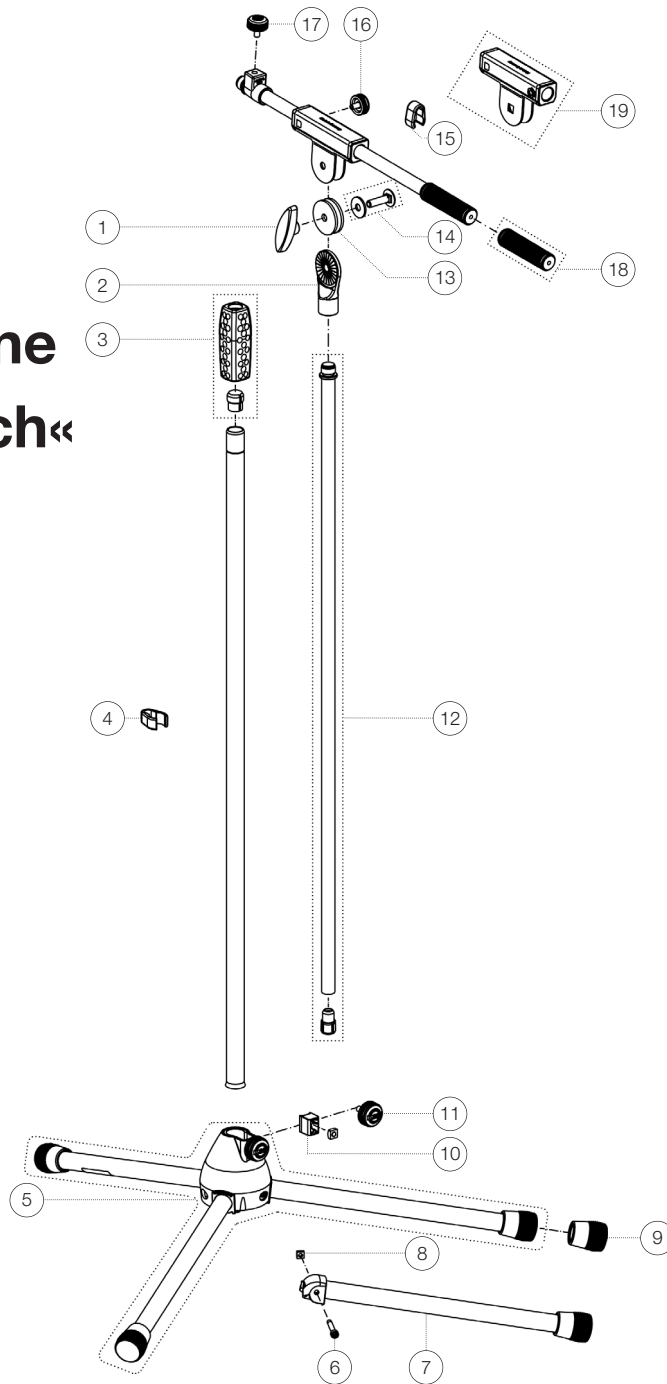

Spare parts list

# 21080 Microphone stand »Soft-Touch«

21080-500-87 - gray

\*Rev06

Position	Description	Article No.	Quantity
1	Clamping nut M8	01-83-981-55	1
2	Swivel head 5/8"	02-40-440-55	1
3	Clutch with tension ring	3-00-000-079	1
4	Cable holder ø 20 mm	01-85-970-55	1
5	Base with legs	3-00-000-080	1
6	Cylinder head screw M5 x 36 mm	03-02-176-29	3
7	Foot tube complete	6-21025-1-87	3
8	Square nut M5	03-08-210-29	3
9	End cap	01-84-980-55	3
10	Clamping piece with pin R10 complete	6-86642-1-55	1
11	Knurled screw with logo M6 x 16 mm	01-82-948-55	1
12	Extension tube, plastic stop and threaded bolt	3-00-000-082	1
13	Rubber washer	03-21-161-55	2
14	Screw connection boom arm	3-00-000-019	1
15	Cable holder ø 15 mm	01-85-960-55	1
16	Knurled screw with logo M6 x 12 mm	01-82-828-55	1
17	Knurled screw with logo M6 x 16 mm	01-82-834-55	1
18	Boom arm sleeve	01-95-845-55	1
19	Swivel joint complete	6-27105-1-87	1