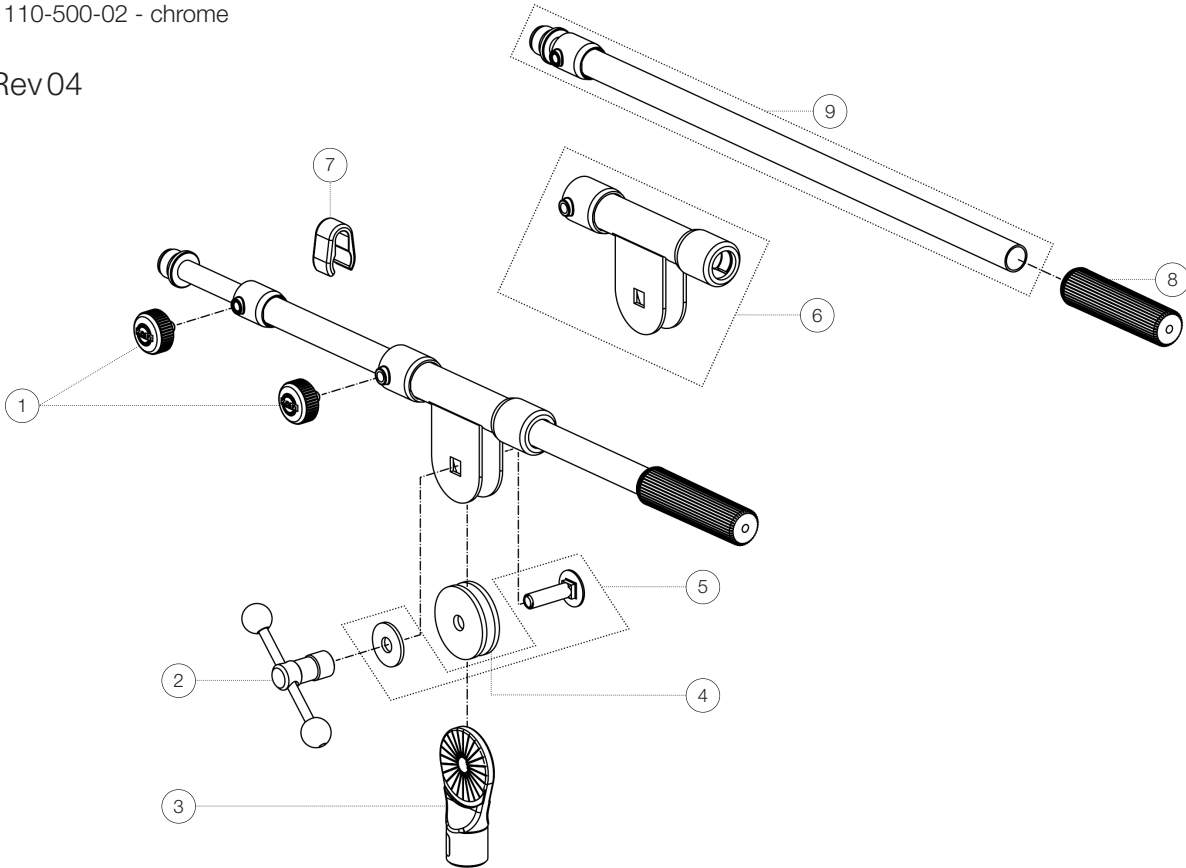

Spare parts list

# 211/1 Boom arm

21110-500-02 - chrome

\*Rev04

Position	Description	Article No.	Quantity
1	Knurled screw with logo M6 x 12 mm	01-82-828-55	2
2	T-bar locking screw	6-30351-1-55	1
3	Swivel head 5/8"	02-40-440-55	1
4	Rubber washer	03-21-161-55	2
5	Screw connection boom arm	3-00-000-019	1
6	Swivel joint complete	6-21110-5-55	1
7	Cable holder ø 15 mm	01-85-960-55	1
8	Boom arm sleeve	01-95-845-55	1
9	Tube combination	3-00-000-154	1