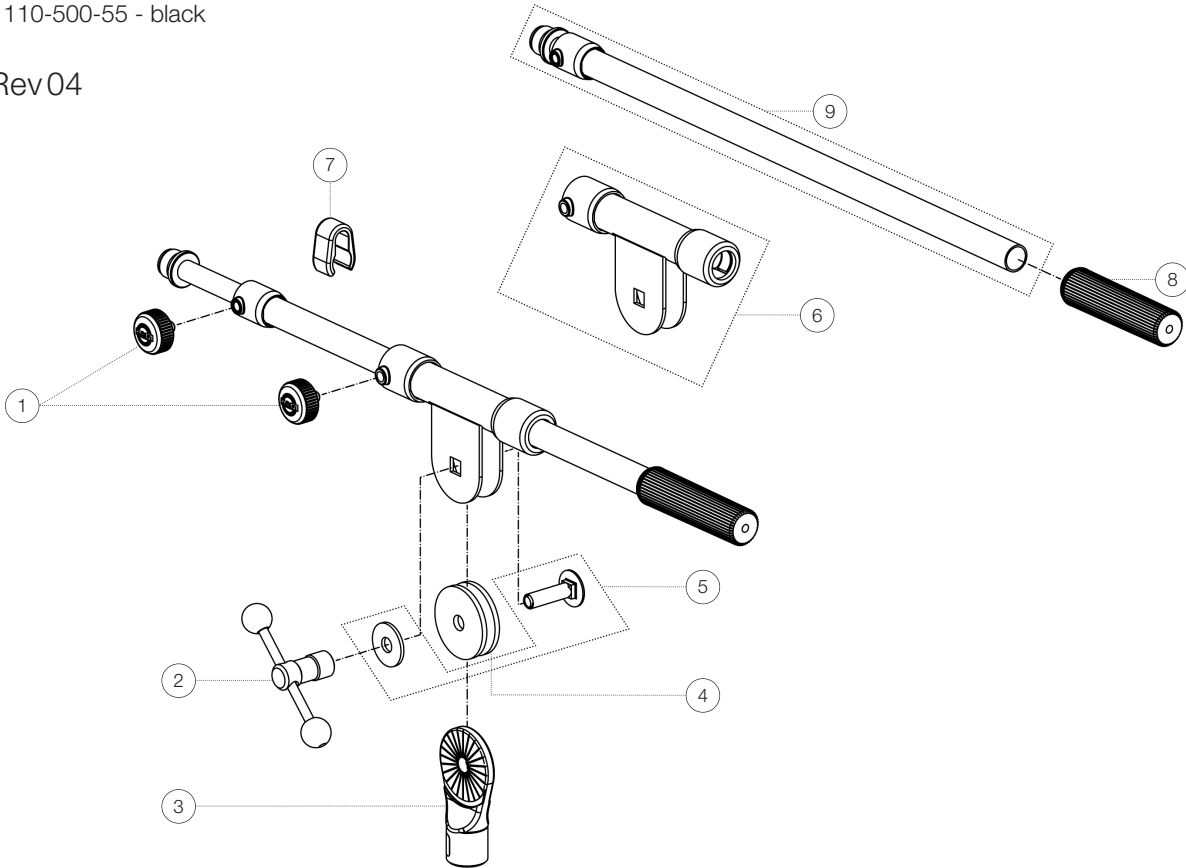

Spare parts list

211/1 Boom arm

21110-500-55 - black

*Rev04

Position	Description	Article No.	Quantity
1	Knurled screw with logo M6 x 12 mm	01-82-828-55	2
2	T-bar locking screw	6-30351-1-55	1
3	Swivel head 5/8"	02-40-440-55	1
4	Rubber washer	03-21-161-55	2
5	Screw connection boom arm	3-00-000-019	1
6	Swivel joint complete	6-21110-5-55	1
7	Cable holder ø 15 mm	01-85-960-55	1
8	Boom arm sleeve	01-95-845-55	1
9	Tube combination	3-00-000-145	1