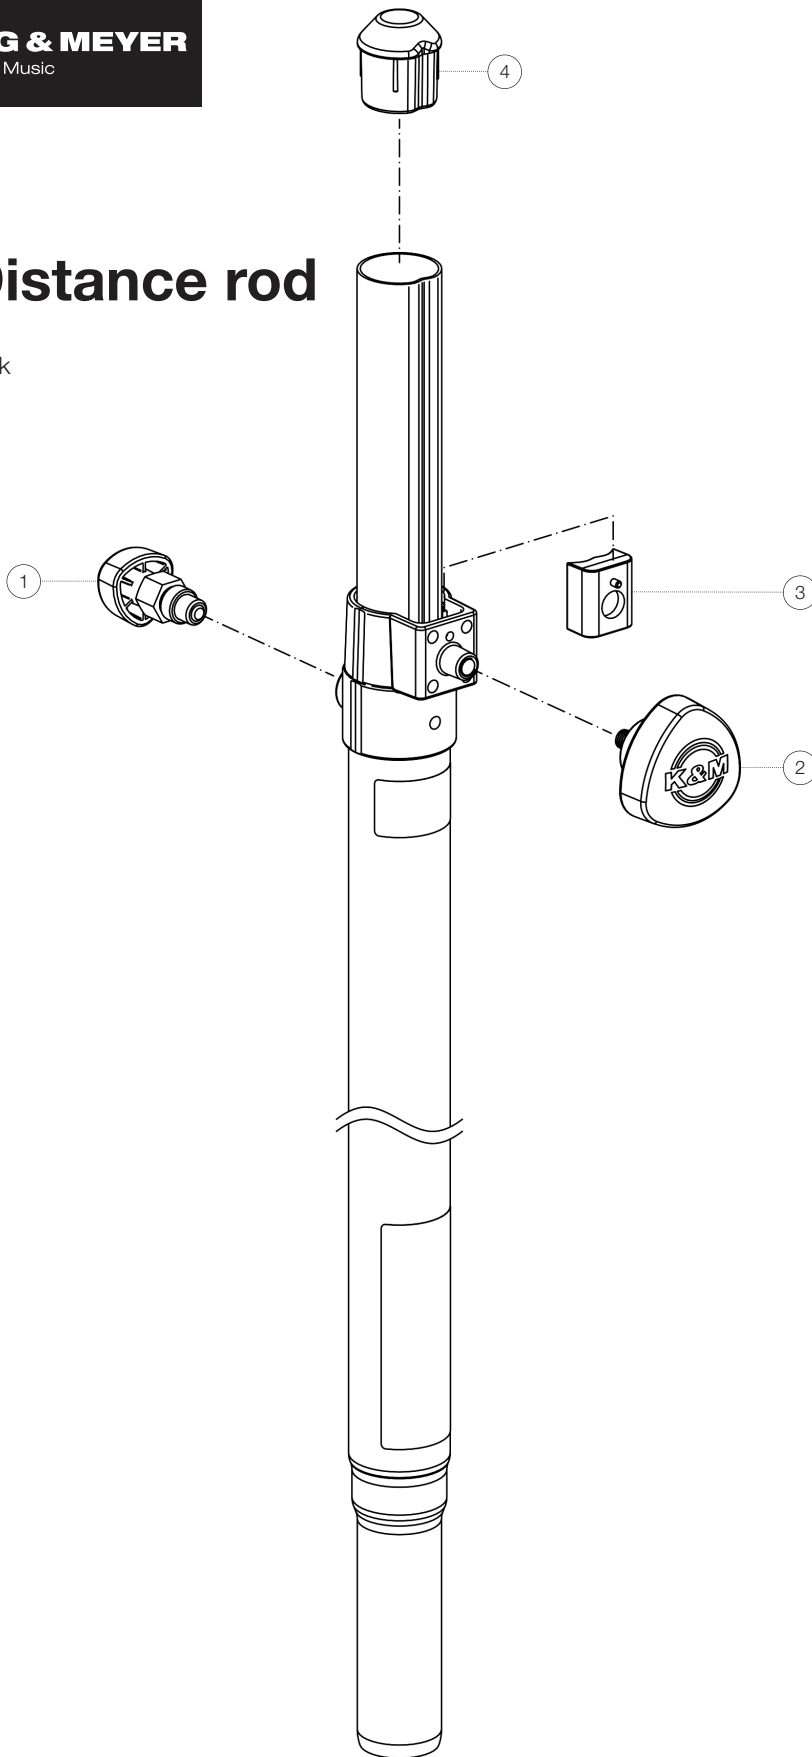

Spare parts list

21336 Distance rod

21336-000-55 - black

*Rev02

Position	Description	Article No.	Quantity
1	Spring-loaded bolt complete	6-21460-5-00	1
2	Clamping screw with logo M8 x 16/33 mm	01-82-763-55	1
3	Clamping element with slot R17	6-86710-1-55	1
4	Mounting aid	01-84-995-62	1