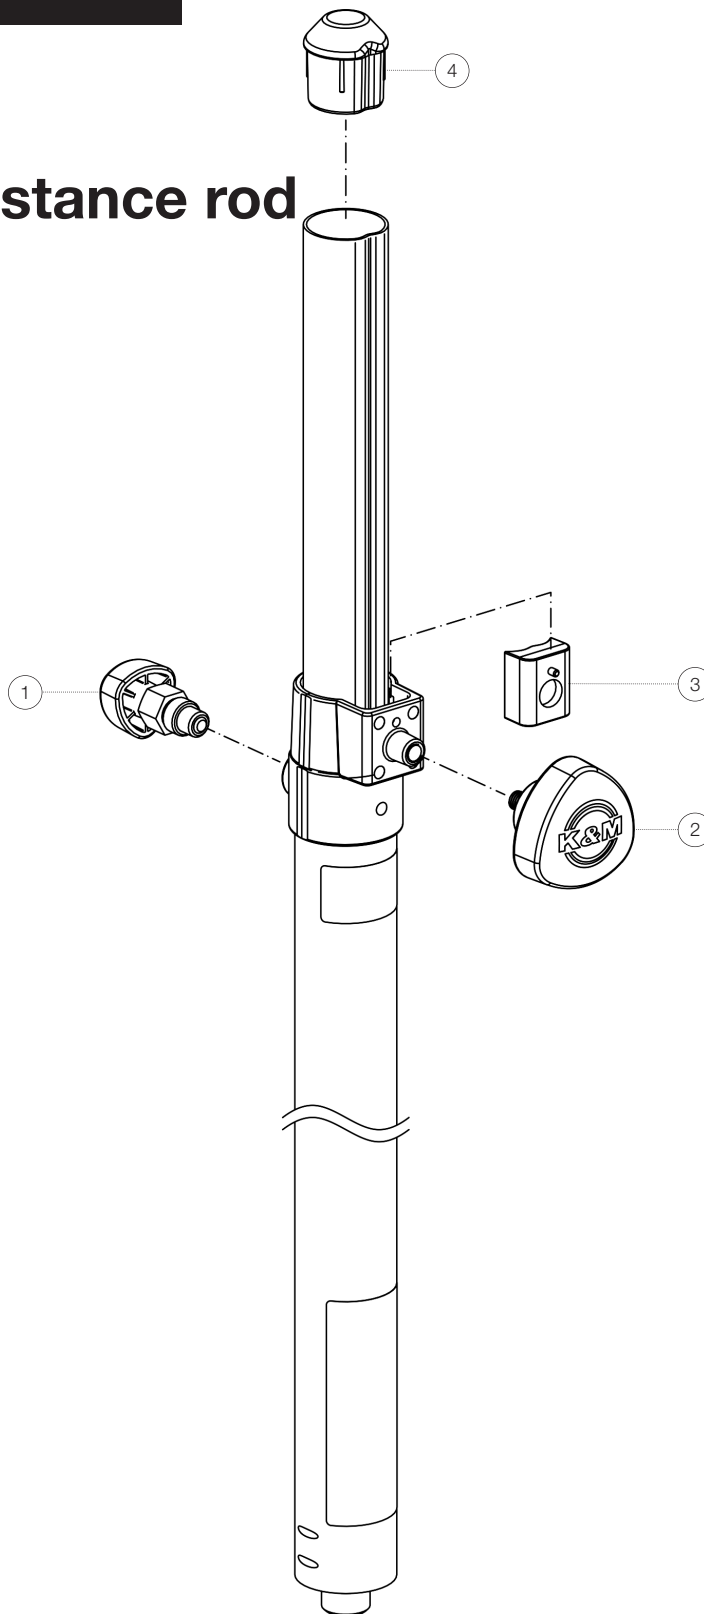

Spare parts list

21337 Distance rod

21337-000-55 - black

*Rev 02

Position	Description	Article No.	Quantity
1	Spring-loaded bolt complete	6-21460-5-00	1
2	Clamping screw with logo M8 x 16/33 mm	01-82-763-55	1
3	Clamping element with slot R17	6-86710-1-55	1
4	Mounting aid	01-84-995-62	1