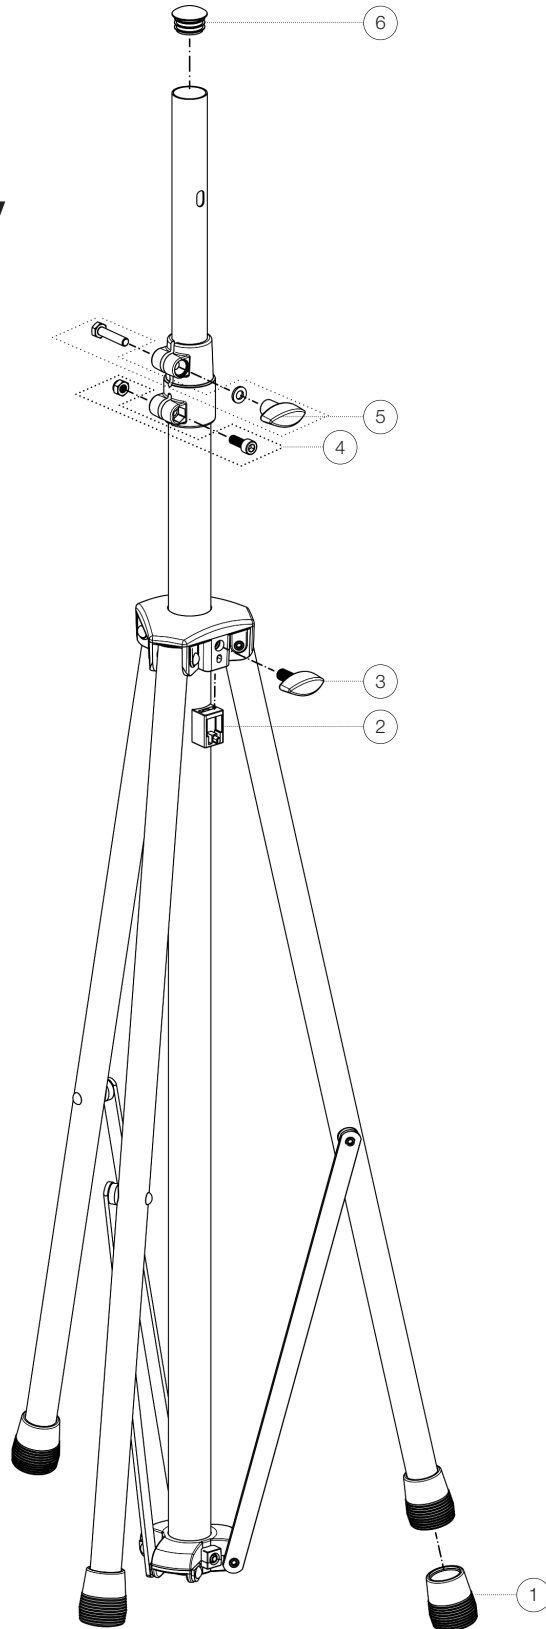

Spare parts list

21420 Speaker/ Monitor stand

21420-000-55 - black

*Rev03

Position	Description	Article No.	Quantity
1	End cap	01-84-730-55	3
2	Clamping element with pin R15	6-86705-1-55	1
3	Clamping screw M8 x 19 mm	01-83-100-55	1
4	Screw connection	3-00-000-157	1
5	Screw connection	3-00-000-068	1
6	End cap	03-20-680-55	1