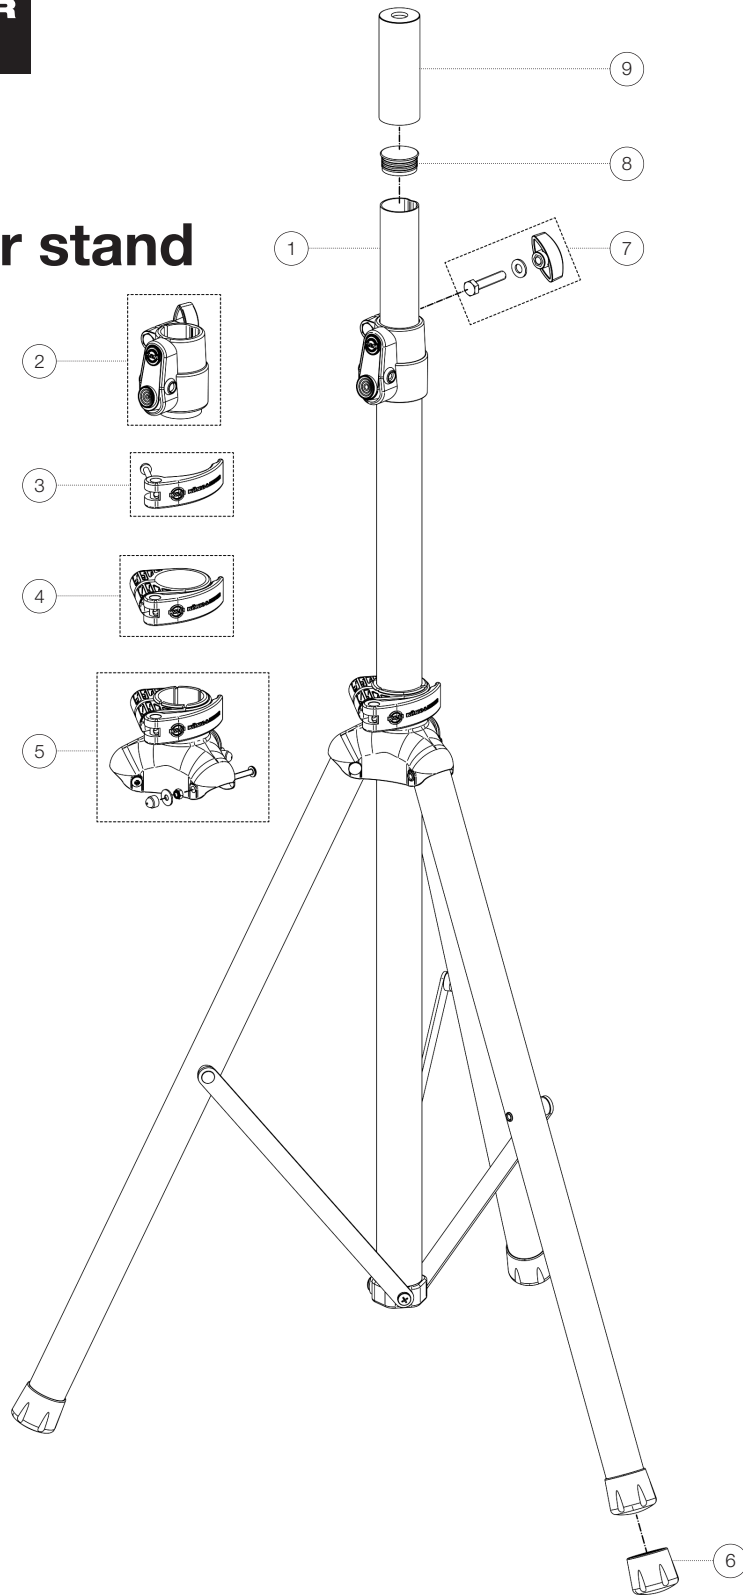

Spare parts list

21449 Speaker stand

21449-000-55 - black

*Rev 02

Position	Description	Article No.	Quantity
1	Extension tube	3-21449-0002	1
2	Tension clamp 42/35 mm complete	03-22-433-55	1
3	Clamping lever large with screw M6 x 63 mm	3-21450-0003	1
4	Clamping ring complete	3-21450-0008	1
5	Clamp large complete with 3 screws	3-21450-0009	1
6	End cap	3-21450-0002	3
7	Screw connection	3-00-000-117	1
8	End cap for extension tube	3-21450-0005	1
9	Adapter sleeve	21326-000-55	1