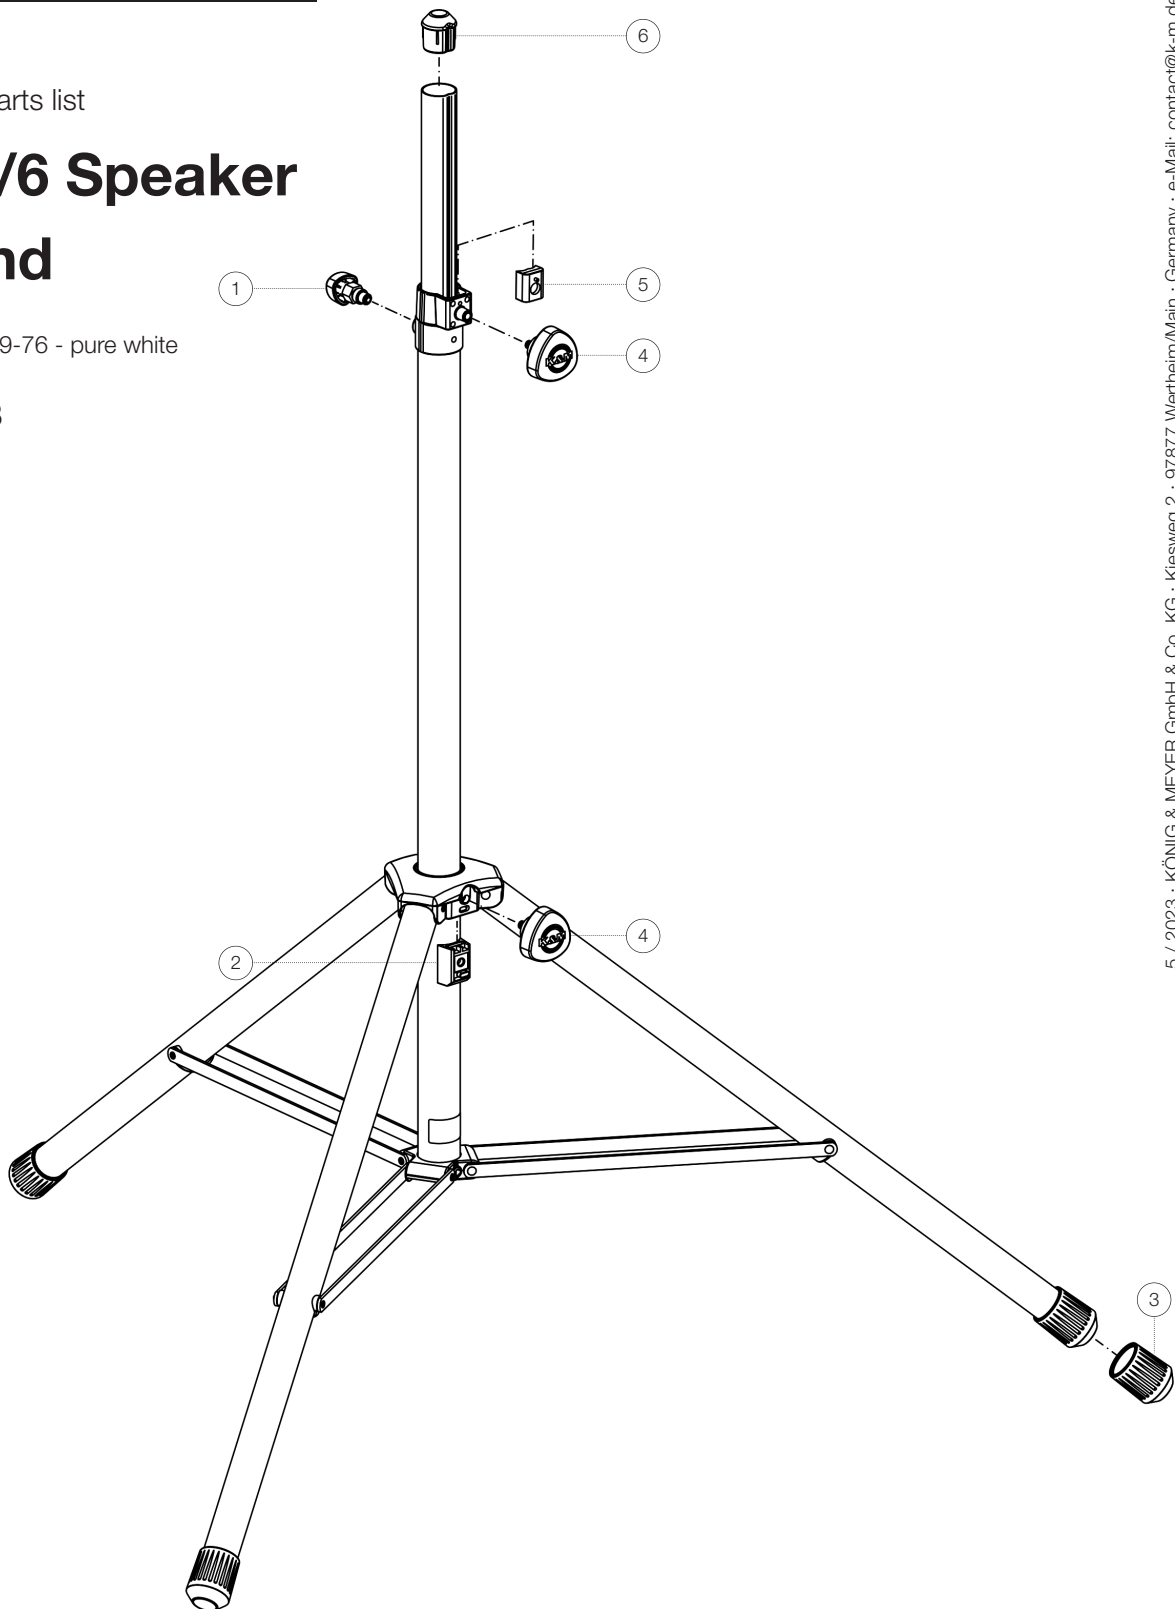

Spare parts list

# 214/6 Speaker stand

21460-009-76 - pure white

\*Rev03

Position	Description	Article No.	Quantity
1	Spring-loaded bolt complete	6-21460-5-57	1
2	Clamping element with pin R21	6-86735-1-55	1
3	End cap	01-84-935-57	3
4	Clamping screw with logo M8 x 16/33 mm	01-82-763-57	2
5	Clamping element with slot R17	6-86710-1-55	1
6	Mounting aid	01-84-995-62	1