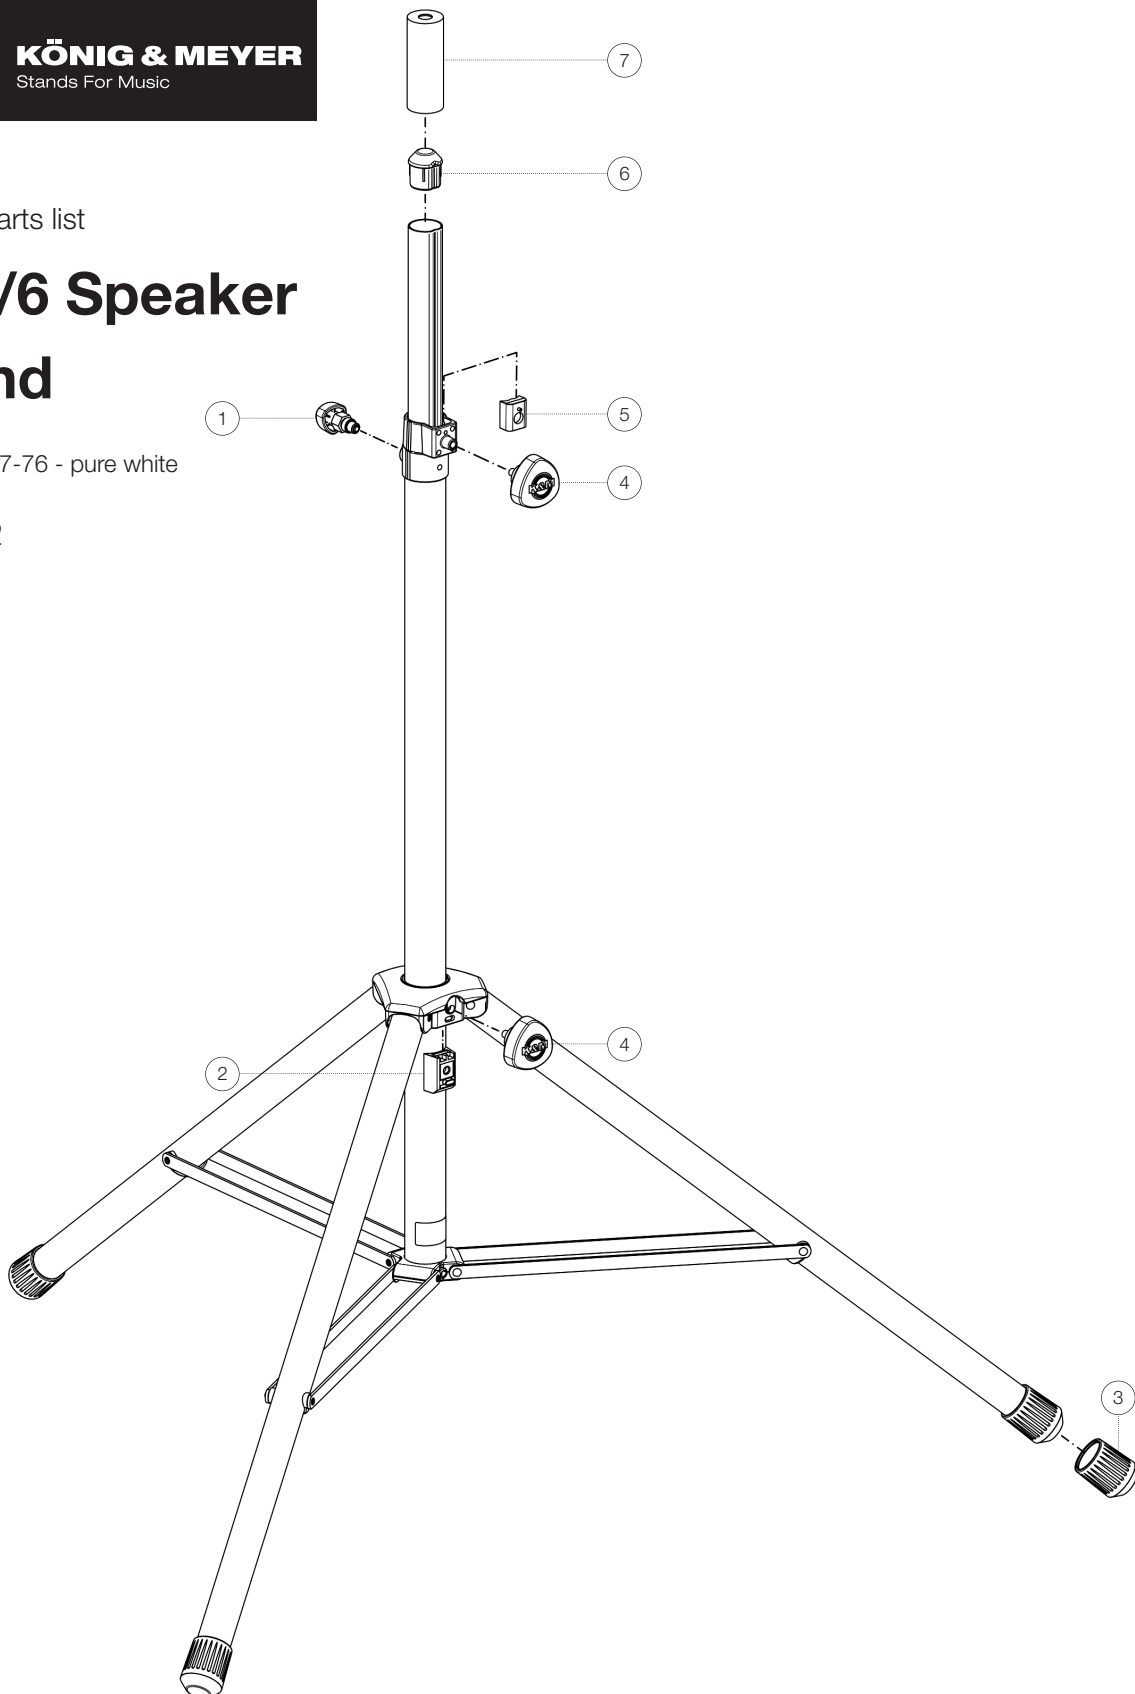

Spare parts list

214/6 Speaker stand

21460-177-76 - pure white

*Rev02

Position	Description	Article No.	Quantity
1	Spring-loaded bolt complete	6-21460-5-57	1
2	Clamping element with pin R21	6-86735-1-57	1
3	End cap	01-84-935-57	3
4	Clamping screw with logo M8 x 16/33 mm	01-82-763-57	2
5	Clamping element with slot R17	6-86710-1-57	1
6	Mounting aid	01-84-995-62	1
6	Adapter sleeve	21326-000-55	1