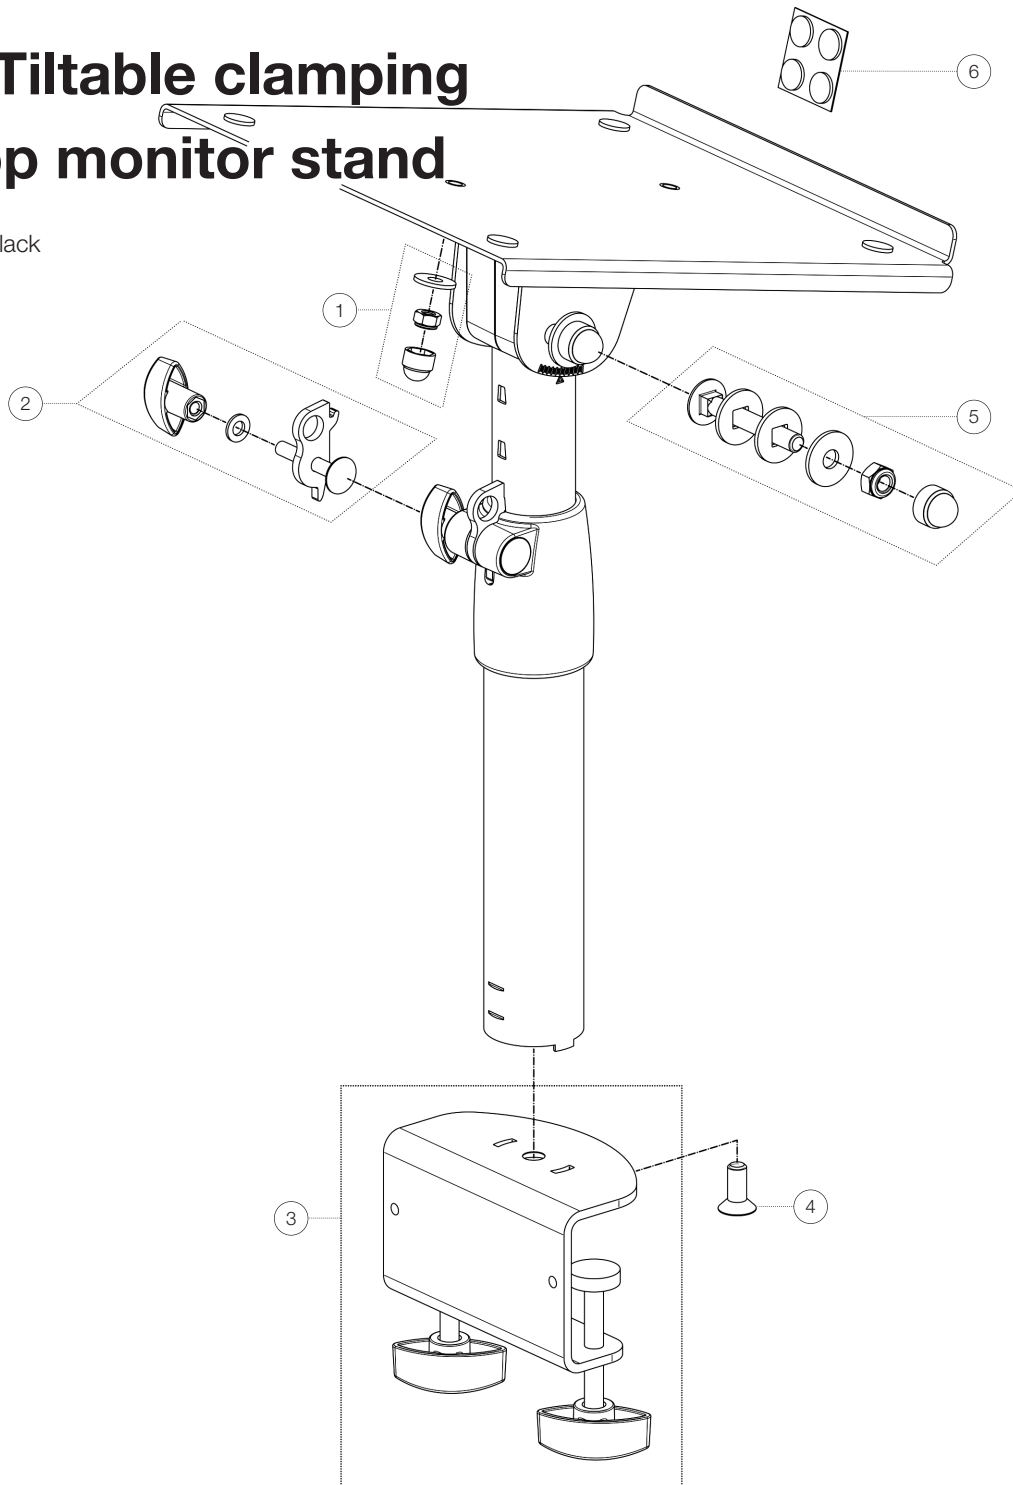

Spare parts list

26778 Tiltable clamping desktop monitor stand

26778-000-55 - black

*Rev02

Position	Description	Article No.	Quantity
1	Protective cap, nut, washer	3-00-000-073	1
2	Screw connection with safety hook	3-00-000-069	1
3	Table clamp complete	6-26777-1-55	1
4	Countersunk screw M8 x 20 mm	03-03-650-29	1
5	Screw connection with square hole washer	3-00-000-072	1
6	Rubber knobs (set of 4)	03-21-008-55	1