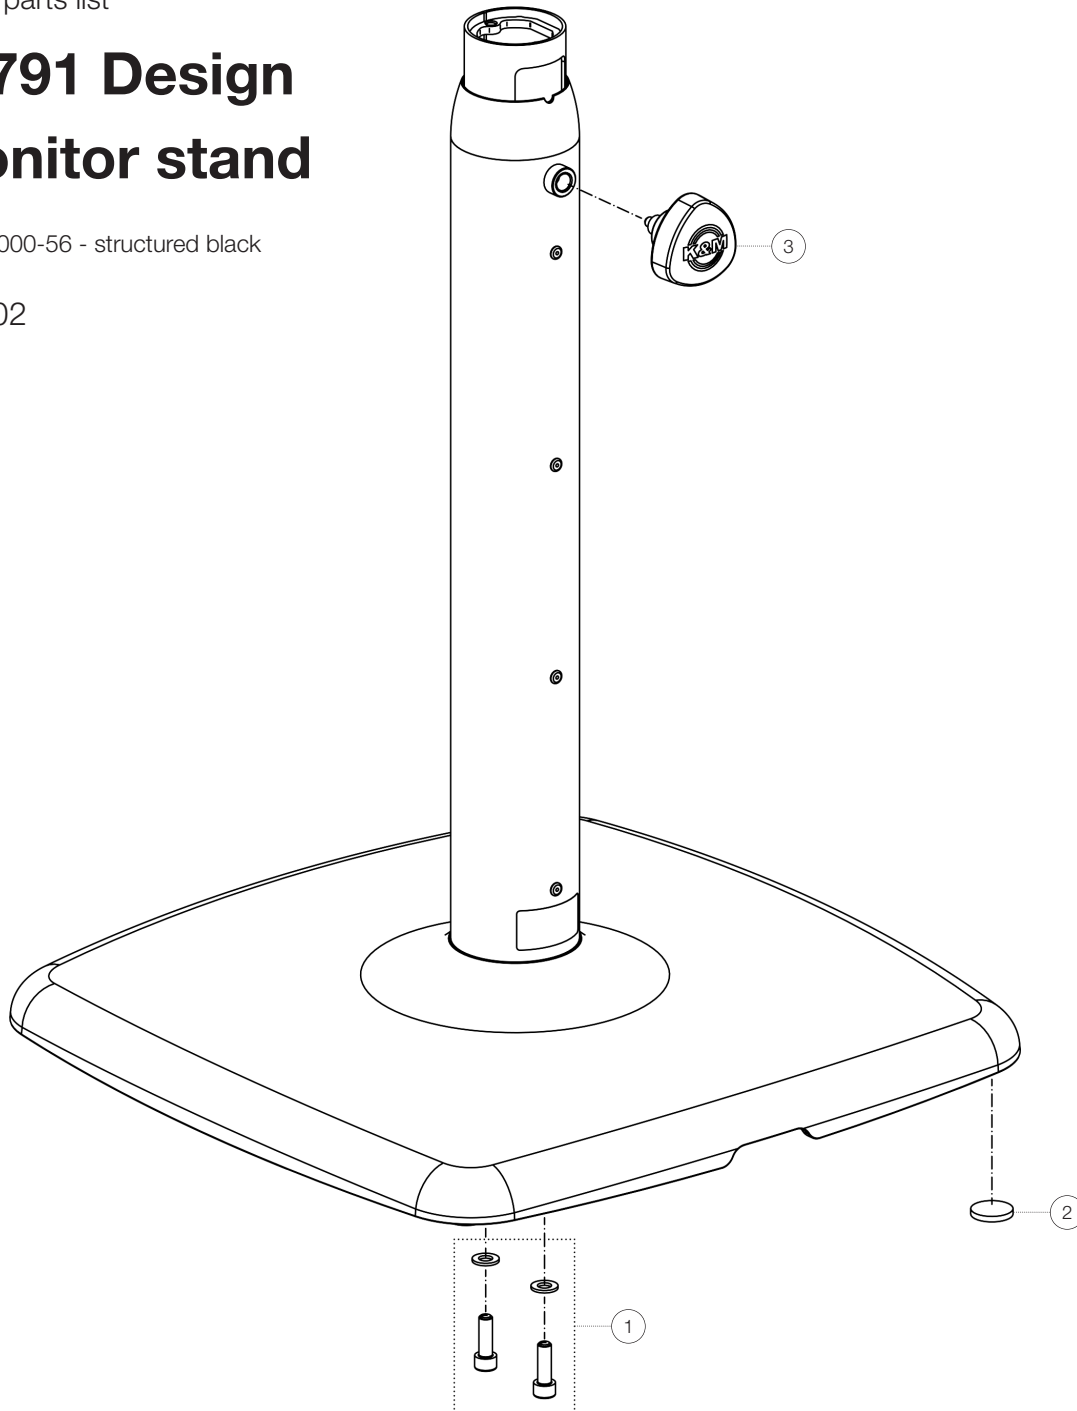

# 26791 Design monitor stand

26791-000-56 - structured black

\*Rev02

Position	Description	Article No.	Quantity
1	Accessories bag	6-26790-1-00	1
2	Felt pad ø 24 x 3,5 mm	03-21-752-55	4
3	Spring-loaded clamping knob complete with logo	6-18810-2-55	1