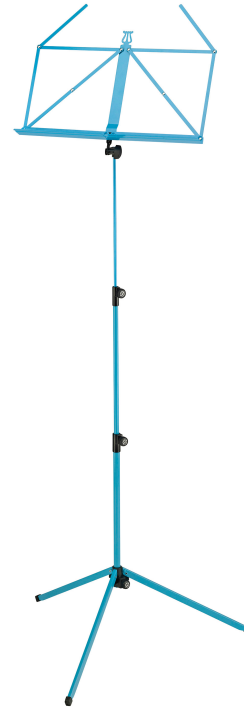

100/1 Music stand

Product variant

10010-000-33 - ocean blue

Data

EAN	4016842829903
Height	from 625 to 1,240 mm
Leg construction	U-profile legs snap into socket
Material	steel
Music desk dimensions	435 x 215 mm
Product Category	Baseline
Rod combination	3-piece folding design
Size when folded	490 mm
Special features	different colors available
Type	ocean blue
Weight	1.24 kg

K&M's colorful collection of music stands helps to make music fun for kids of all ages. Folding, 3-piece telescopic design.