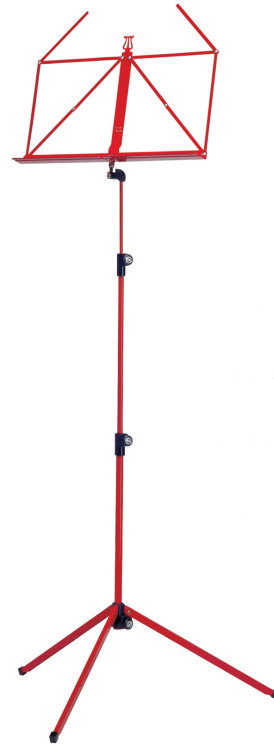

100/1 Music stand

Product variant

10010-000-59 - red

Data

EAN	4016842100064
Height	from 625 to 1,240 mm
Leg construction	U-profile legs snap into socket
Material	steel
Music desk	traditionally foldable
Music desk dimensions	435 x 215 mm
Product Category	Baseline
Rod combination	3-piece folding design
Size when folded	490 mm
Special features	different colors available
Type	red
Weight	1.3 kg

K&M's colorful collection of music stands helps to make music fun for kids of all ages. Folding, 3-piece telescopic design.