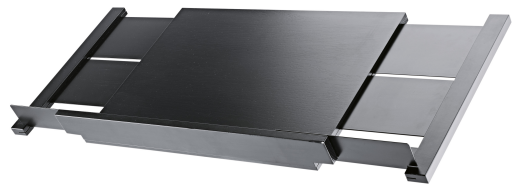

### Product variant

12338-000-55 - black

---

### Data

|                        |                         |
|------------------------|-------------------------|
| Connection stand/plate | screw connection        |
| EAN                    | 4016842105267           |
| Material               | wood                    |
| Music desk dimensions  | 575 x 360 mm            |
| Special features       | extendable up to 870 mm |
| Type                   | black                   |
| Weight                 | 3.95 kg                 |

---

Individual expandable conductor desk made out of multi-ply laminated beech wood. The desk can be variably adjusted easily from 575 and 870 mm. The desk height is 360 mm. Suitable for "König & Meyer" Orchestra conductor stands 12330 and 12331.