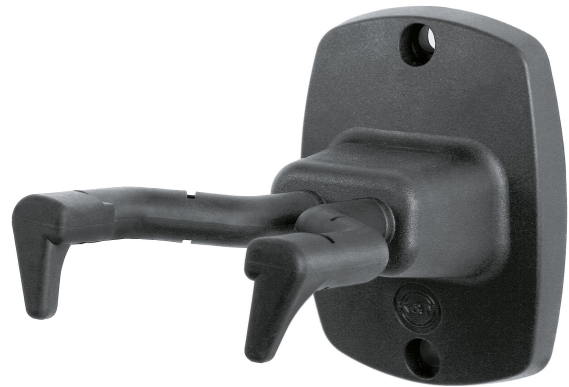

16240 Guitar wall mount

Product variant

16240-000-55 - black

Data

Dimensions	84 x 108 x 152 mm
Direction	forward-turned
EAN	4016842816255
Instrument support	non-marring plastic material
Material	plastic, steel
Special features	patented flexible hooking-in and clamping system; studs at support arms provide extra protection; suitable for asymmetric guitar necks
Suitable for	acoustic and electric guitars
Type	black
Weight	0.19 kg
Yoke	self-locking

Screw-on type wall mount which accommodates a wide variety of guitar shapes. Features a patented flexible hooking-in and clamping system which quickly and firmly grasps the guitar neck. Studs at support arms provide extra protection. Support arms are covered with non-marring rubber to protect the instrument. Mounting plate made from high quality plastic material.