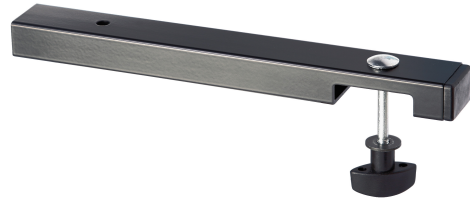

18814 Adapter

Product variant

18814-000-55 - black

Data

Dimensions	240 x 30 x 20 mm
EAN	4016842820917
Material	steel
Product Category	Topline
Special features	additional adapter to attach universal holder 18817 to table-style keyboard stand »Omega« 18810.
Type	black
Weight	0.317 kg

With the adapter the table-style keyboard stand »Omega« 18810 can be extended even further. The universal holder 18817 can be quickly and easily mounted onto the stand.