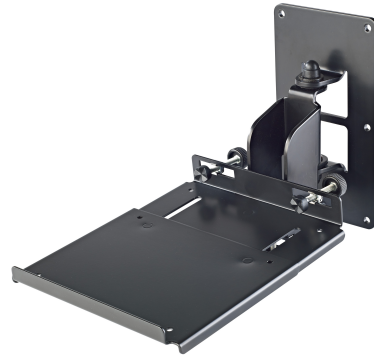

24171

Speaker wall mount with sheet

Product variant

24171-000-55 - schwarz

Data

Angle of inclination	3° to -20°
EAN	4016842104369
Material	steel
Max. load capacity	15 kg
Mounting	attaches to walls
Special features	clamp area for loudspeakers from 115 to 250 mm
Swivel	100 °
Type	black
Weight	3.35 kg

Versatile wall mount with sheet for monitors and loudspeakers up to 15 kg. The tray can be swiveled to both sides variably from +3° to -20°. Using 2 clamp screws, that are movable within the breadth of the slit, the box is simply and securely clamped to the holder. The clamp area for the loudspeakers covers 115 to 250 mm.