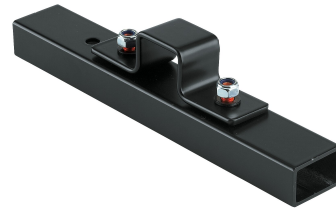

18954 Adapter

Product variant

18954-000-55 - black

Data

Dimensions	200 x 30 x 20 mm
EAN	4016842113200
Gewicht	0.38 kg
Material	steel
Quality level	Topline
Special features	additional adapter to attach universal holder 18817 to keyboard/stage piano stand 18950 or 18953; only necessary, when stacker 18952 is installed
Type	black

Additional adapter to attach universal holder 18817 to keyboard/stage piano stand 18950 or 18953. Only necessary, when stacker 18952 is installed.