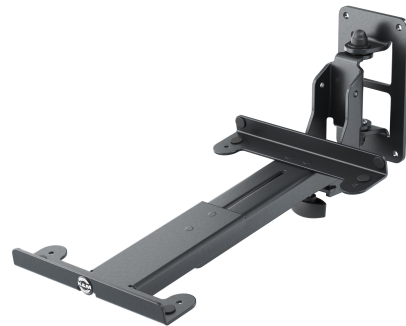

## Speaker wall mount L

### Product variant

24167-000-55 - black

### Data

Angle of inclination	0° to -17°
EAN	4016842118762
Material	steel
Max. load capacity	15 kg
Mounting	attaches to walls
Special features	clamping range for loudspeakers with a depth of 210 to 340 mm
Swivel	108 °
Type	black
Wall plate	160 x 90 mm
Weight	2.36 kg
Width	200 mm

Solid and stable wall mount with adjustable boom for monitors and speakers up to 15 kg. The boom can be swiveled on both sides up to 54° and tilted continuously up to -17°. The width is 200 mm and the clamping depth ranges from 210 to 340 mm. Self-adhesive rubber pads protect the surface of the box and prevent vibration noise. User-friendly controls allow quick and convenient adjustments, which also remain fixed thanks to additional counter options. The sturdy metal construction is protected by a durable powder coating.