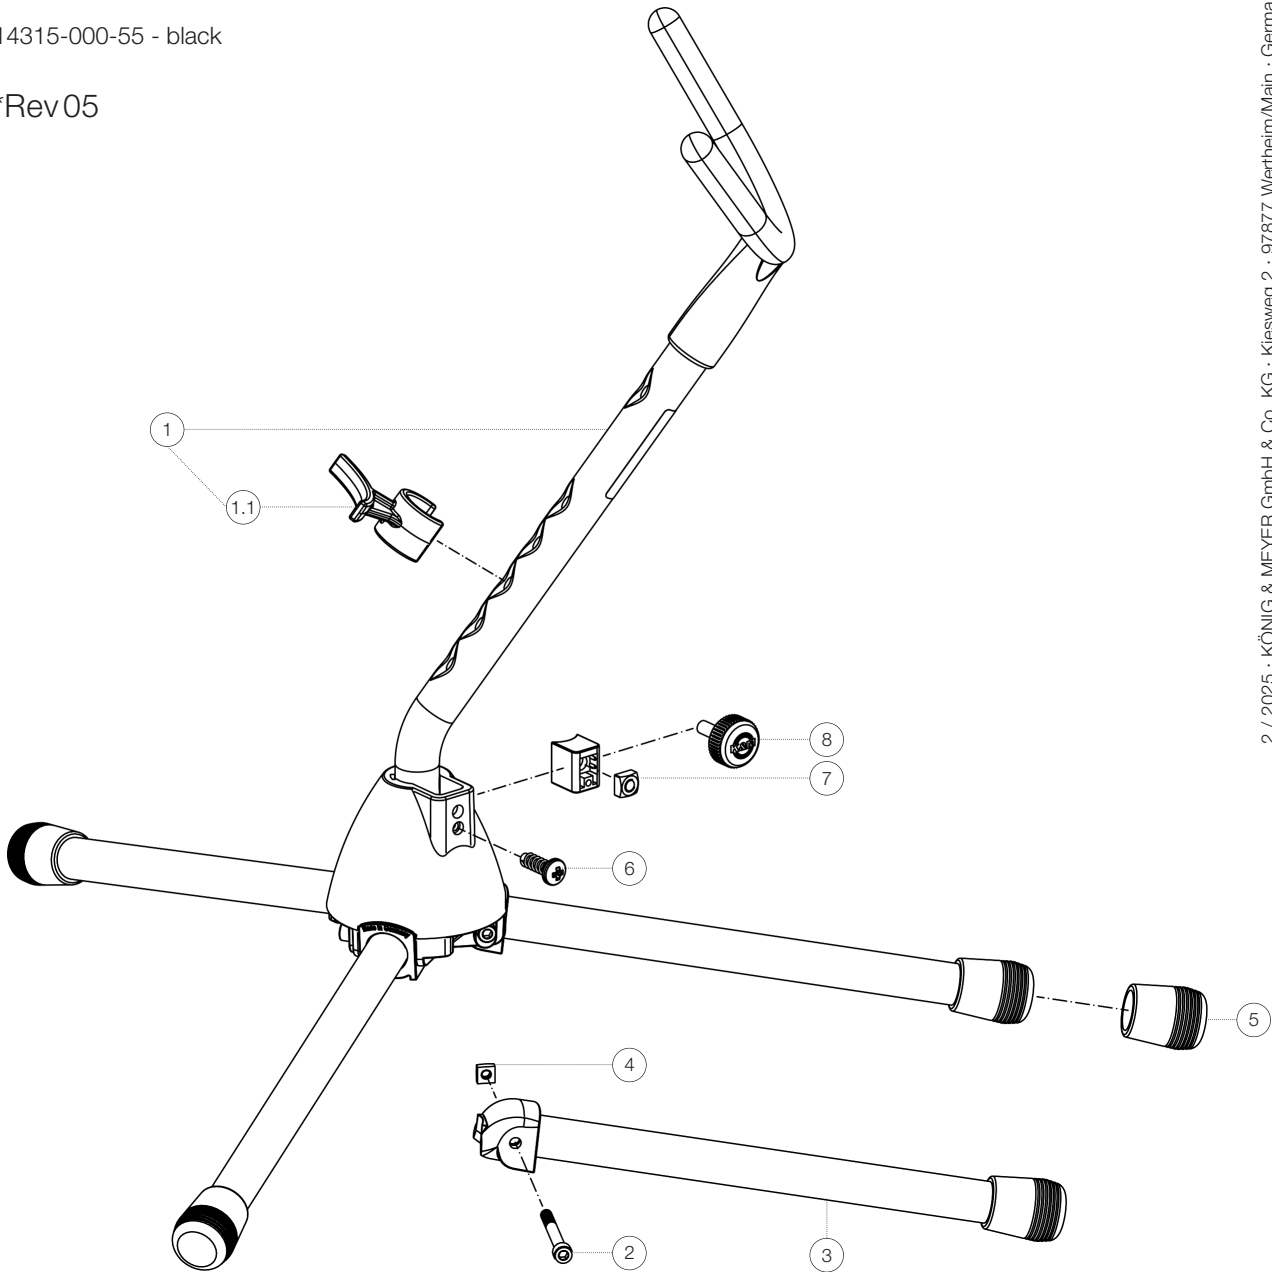

Spare parts list

# 14315 Soprano saxophone stand

14315-000-55 - black

\*Rev 05

Position	Description	Article No.	Quantity
1	Middle part complete	6-14315-1-55	1
1.1	Saxophone rest	01-89-100-55	1
2	Hexagon socket head screw M5 x 45 mm	03-02-185-45	3
3	Foot tube complete	6-82723-1-55	3
4	Square nut M5	03-08-210-29	3
5	End cap	01-84-883-55	3
6	Oval-head screw M3.5 x 10 mm	03-06-134-29	1
7	Clamping piece with hole R10 complete	6-86645-1-55	1
8	Knurled screw with logo M6 x 22 mm	01-82-838-55	1