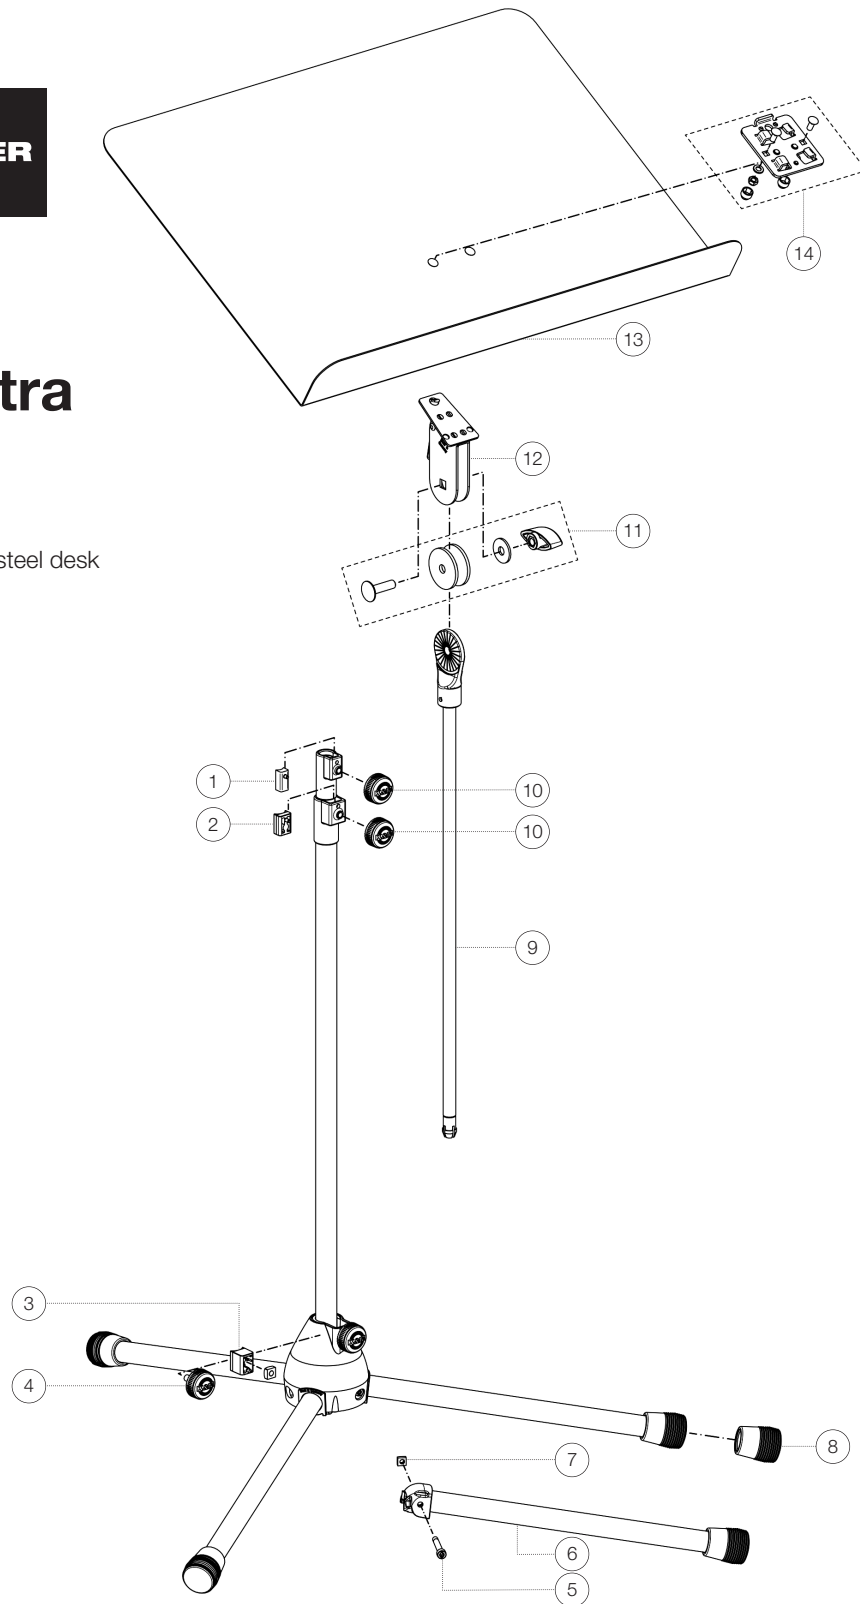

Spare parts list

118/4 Orchestra music stand

11847-000-02 - black stand, black steel desk

*Rev06

Position	Description	Article No.	Quantity
1	Clamping element with pin R6	01-86-620-55	1
2	Clamping element with pin R7.5	01-86-630-55	1
3	Clamping element with pin R10	6-86642-1-55	1
4	Knurled screw with logo M6 x 22 mm	01-82-948-55	1
5	Allen screw M5 x 36 mm	03-02-176-29	3
6	Leg tube complete	6-21025-1-55	3
7	Square nut M5	03-08-210-29	3
8	End cap	01-84-982-55	3
9	End tube with swivel head ø 16 mm complete	6-11840-1-55	1
10	Knurled screw with logo M6 x 10 mm	01-82-936-55	2
11	Screw connection of the music desk	3-00-000-065	1
12	Tilt connector with quick-release fastener complete	6-11810-5-55	1
13	Music desk	02-50-120-55	1
14	Accessories bag for connecting plate	6-10068-1-00	1