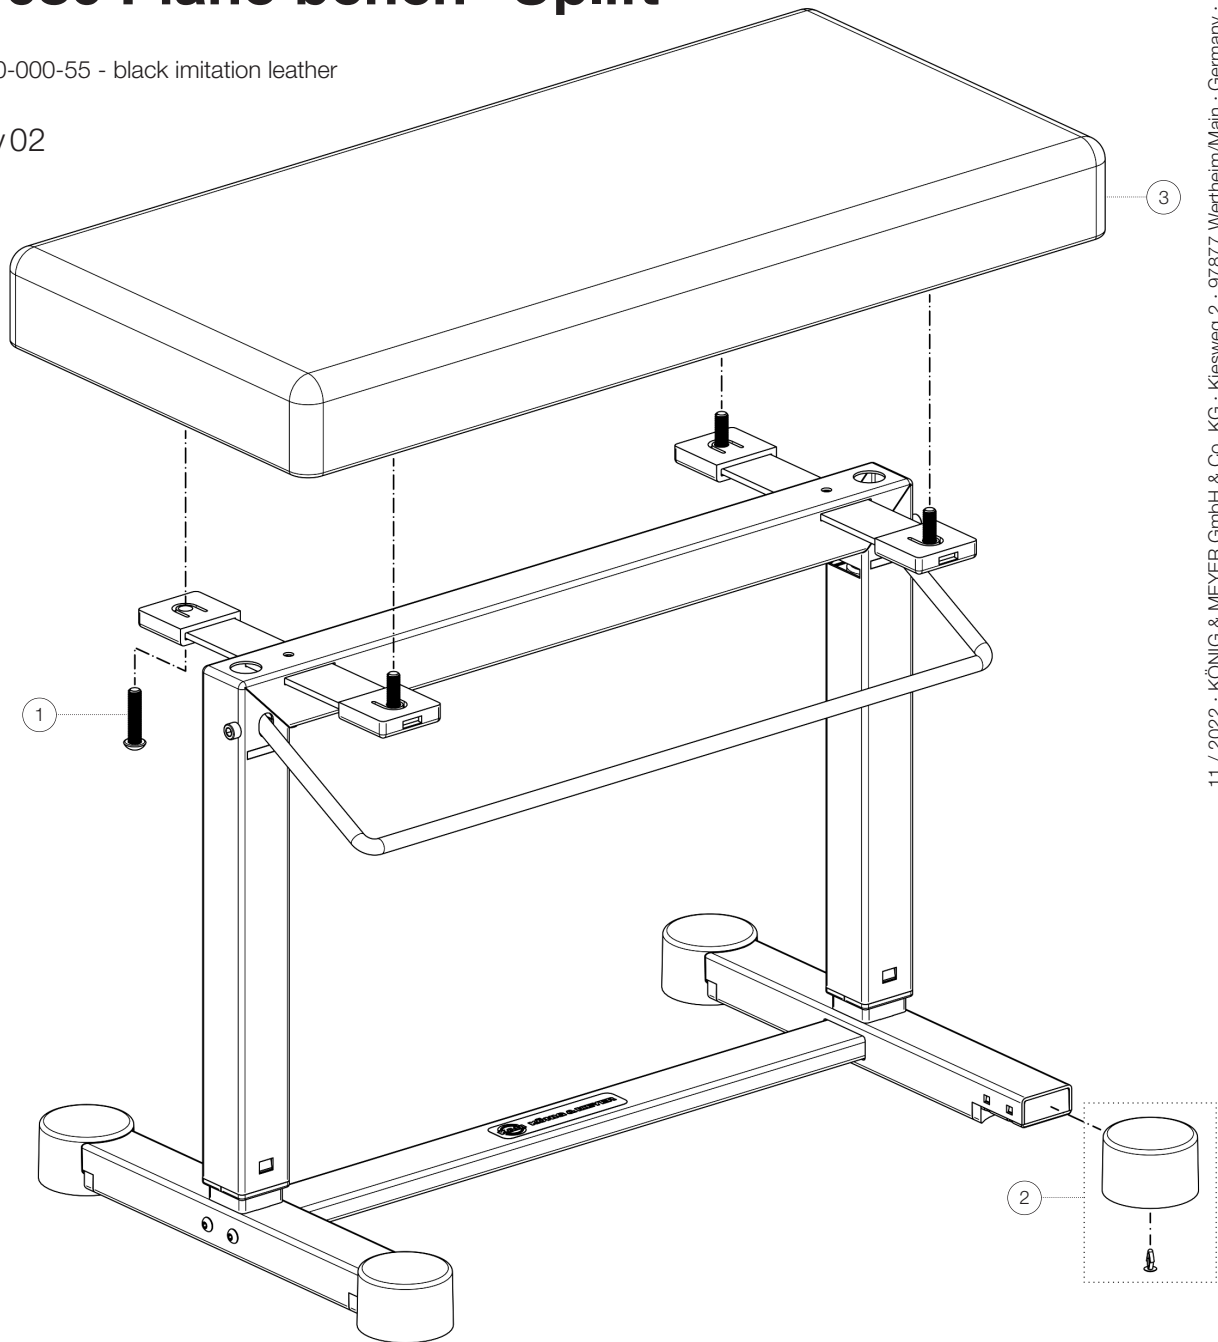

Spare parts list

# 14080 Piano bench »Uplift«

14080-000-55 - black imitation leather

\*Rev02

Position	Description	Article No.	Quantity
1	Donheat screw M8 x 35 mm	03-03-681-25	4
2	End cap with blind rivet	3-00-000-044	4
3	Seat complete	03-55-785-55	1