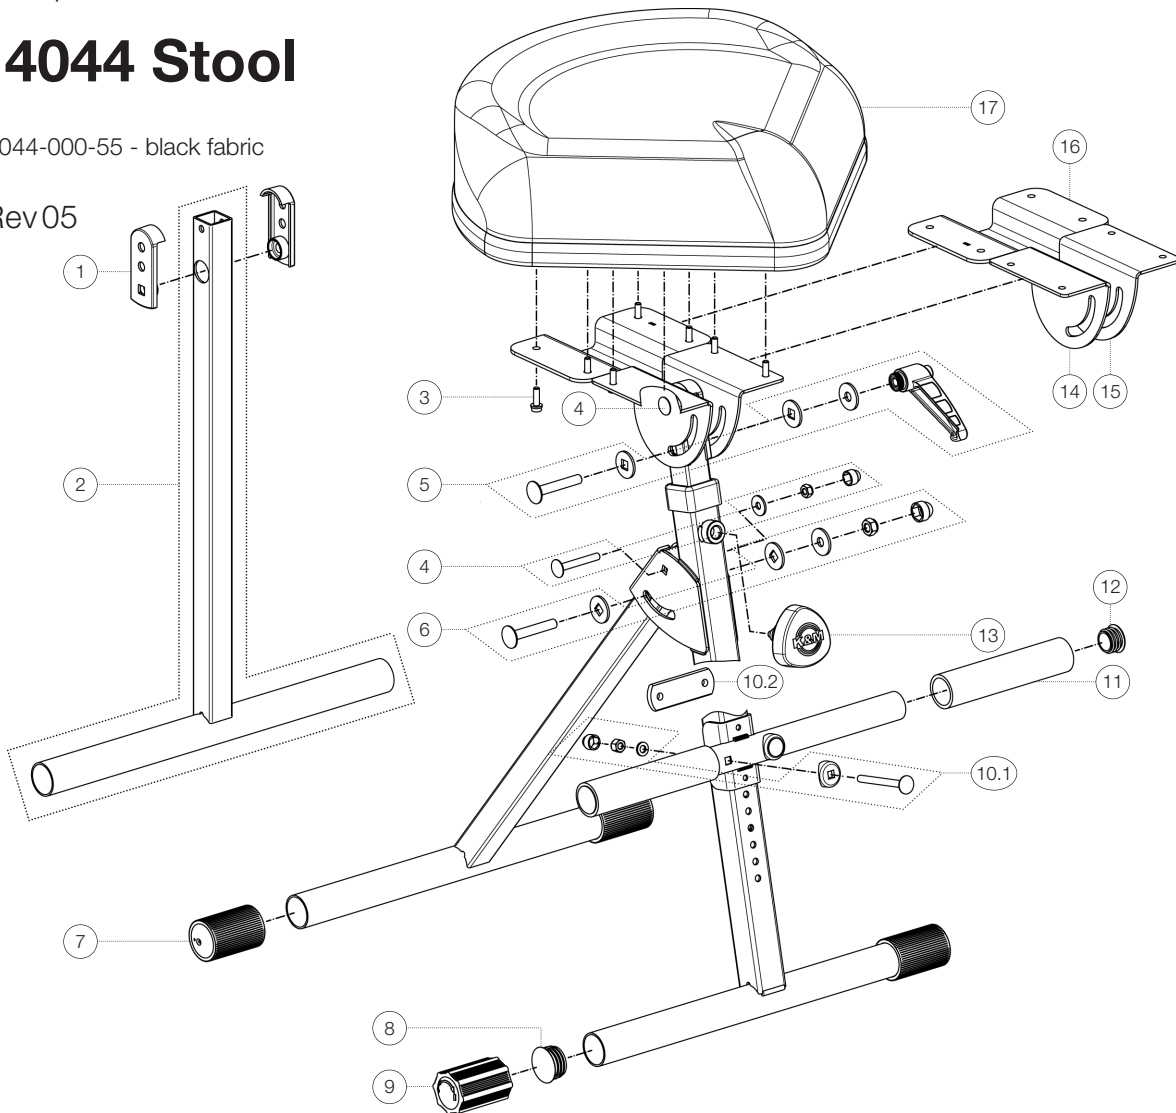

Spare parts list

14044 Stool

14044-000-55 - black fabric

*Rev 05

Position	Description	Article No.	Quantity
1	Bearing shell	01-87-672-55	2
2	Rear support foot complete	5-14045-2-55	1
3	Allen screw M5 x 16 mm	03-02-145-29	8
4	Screw connection	3-00-000-105	2
5	Screw connection with square hole washer and clamping lever	3-00-000-106	1
6	Screw connection with square hole washer	3-00-000-104	1
7	End cap with grooves	01-84-760-55	3
8	Glider ø 27 mm	03-20-670-55	1
9	Adjustable end cap	01-84-768-55	1
10	Accessories bag, consisting of:	6-14045-1-00	1
10.1	Screw connection with saddle washer	3-00-000-103	2
10.2	Clamping bracket	01-26-022-55	1
11	Soft grip sleeve	03-22-265-55	2
12	Glider ø 22 mm	03-20-680-55	2
13	Spring-loaded clamping knob complete with logo	6-18810-2-55	1
14	Angle bracket right	01-47-520-55	1
15	Angle bracket left	01-47-521-55	1
16	Backrest bracket	01-52-605-55	1
17	Upholstery seat	03-55-655-55	1