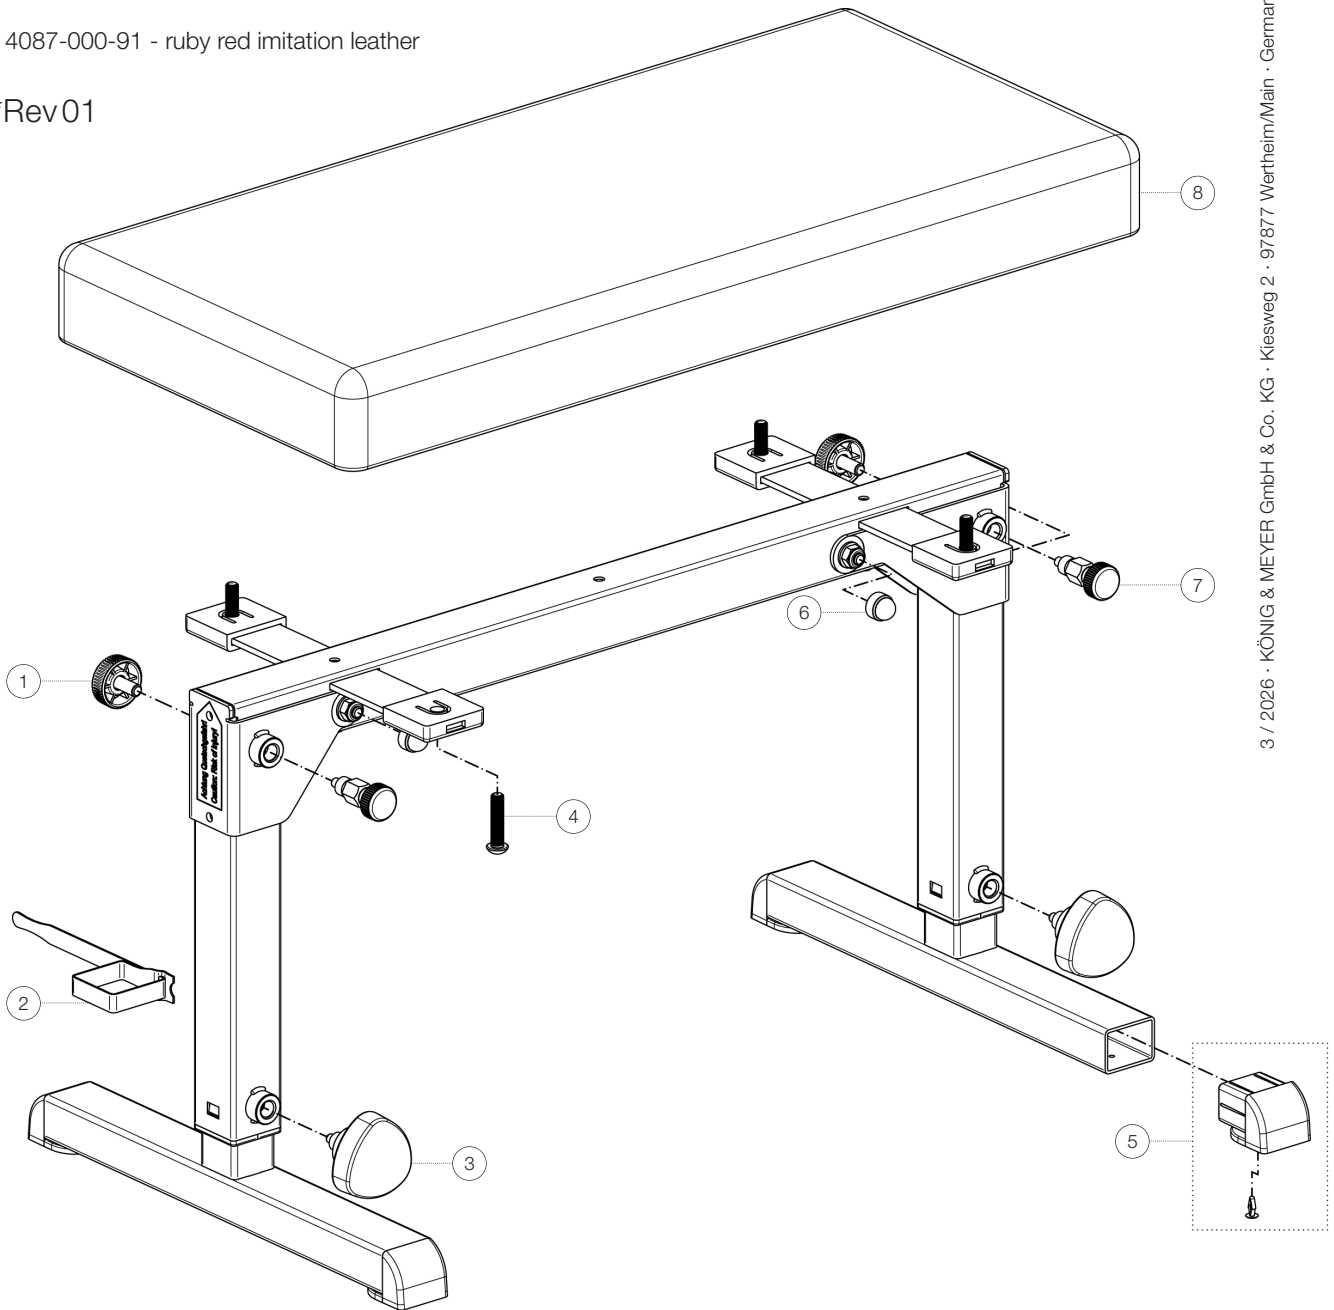

Spare parts list

14087 Piano bench

14087-000-91 - ruby red imitation leather

*Rev01

Position	Description	Article No.	Quantity
1	Knurled screw M8 x 15 mm	01-82-970-55	2
2	One-Wrap-Strap	03-22-770-55	1
3	Spring-loaded clamping knob complete with logo	6-18810-1-55	2
4	Donut screw M8 x 35 mm	03-03-681-25	4
5	End cap with blind rivet	3-00-000-200	4
6	Protective cap	03-20-415-55	2
7	Spring-loaded bolt complete	6-14087-1-00	2
8	Seat complete	03-55-785-55	1