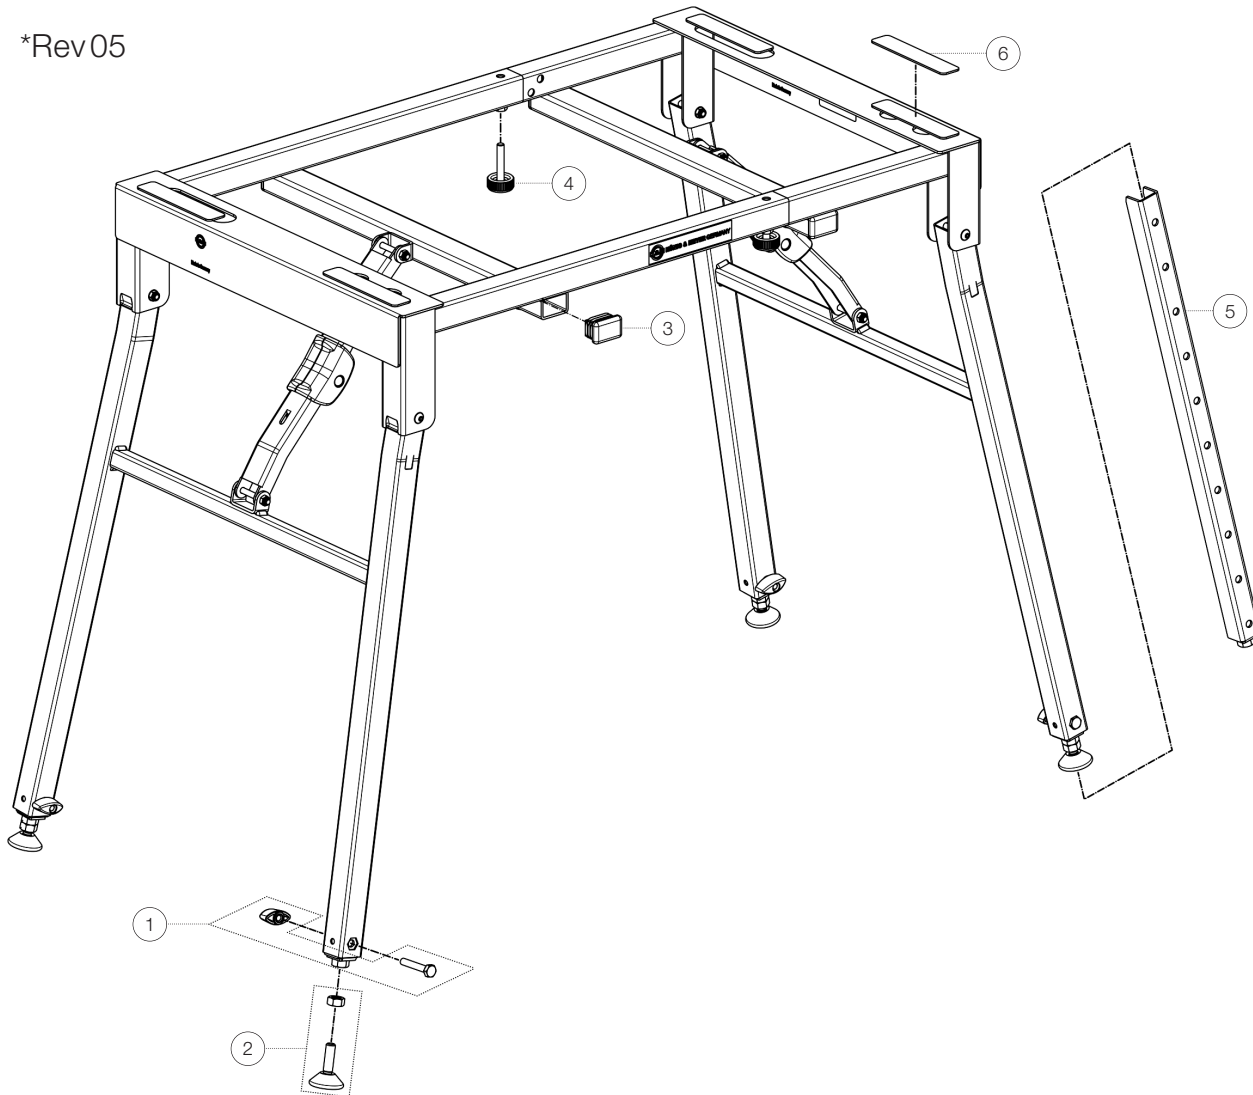

Spare parts list

18950 Table-style keyboard stand

18950-017-55 - black

*Rev 05

Position	Description	Article No.	Quantity
1	Screw connection	3-00-000-132	4
2	Adjusting plate with nut	3-00-000-133	4
3	Plastic glide 30 x 20 mm	03-20-781-55	4
4	Knurled screw M6 x 30.5 mm	01-82-851-55	2
5	U-height adjustment complete	5-18950-13-55	4
6	Rubber spacer 100 x 20 x 1.5 mm	03-21-930-55	4