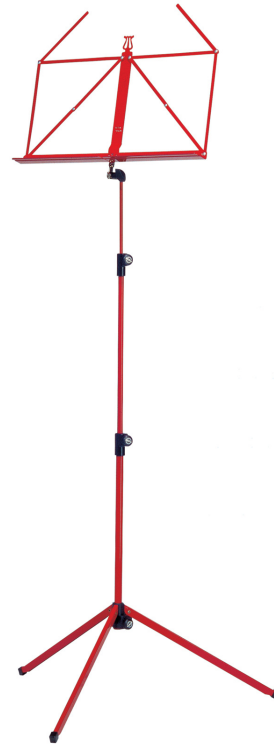

100/1 Music stand

Product variant

US-10010-000-59 - red

Data

EAN	4016842100064
Height	from 24.606 to 48.819"
Leg construction	U-profile legs snap into socket
Material	steel
Music desk dimensions	17.126 x 8.465"
Rod combination	3-piece folding design
Size when folded	19.291"
Special features	different colors available
Type	red
Weight	2.885 lbs

K&M's colorful collection of music stands helps to make music fun for kids of all ages. Folding, 3-piece telescopic design.