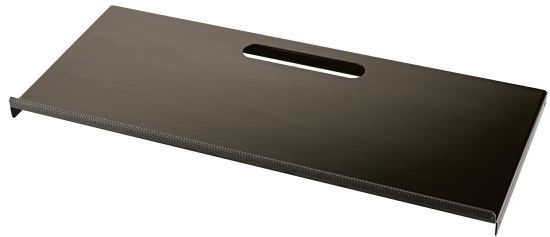

18824

Controller keyboard tray

Product variant

US-18824-000-55 - black

Data

EAN	4016842103515
Length	25.984
Material	aluminum
Product Category	Topline
Special features	takes smaller synthesizers, controllers, drum machines etc; with integrated handle
Type	black
Weight	2.907 lbs

Practical tray made of aluminum for stacker 18822 (third level) for keyboard stand »Omega« 18810. The third level provides space for smaller synthesizers, controllers, drum machines etc. The stop angle with integrated edge protectors and the anti-slip rubber pads ensure extra hold for smaller equipment.