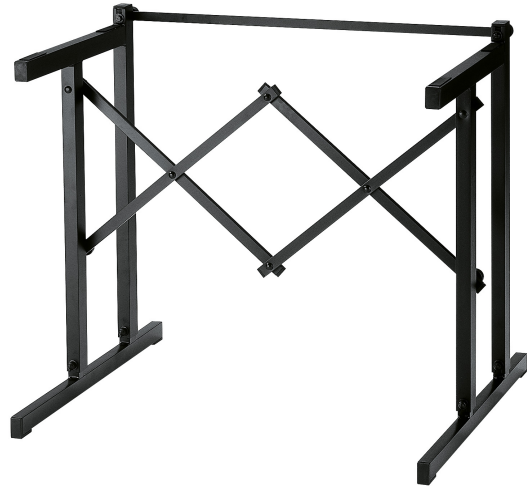

## Table-style keyboard stand

### Product variant

US-18880-000-55 - black

### Data

Adjustment	interlocking braces
EAN	4016842112005
Height	from 24.803 to 37.795"
Material	aluminum
Max. load capacity	110.132 lbs
min.	15.748
Shape	keyboard table
Support depth	15.748"
Type	black
Weight	7.004 lbs

Professional, black powder-coated aluminum keyboard stand. The stand is height-adjustable from 24.8" up to 37.8". Can be used with stackers to hold additional keyboards.