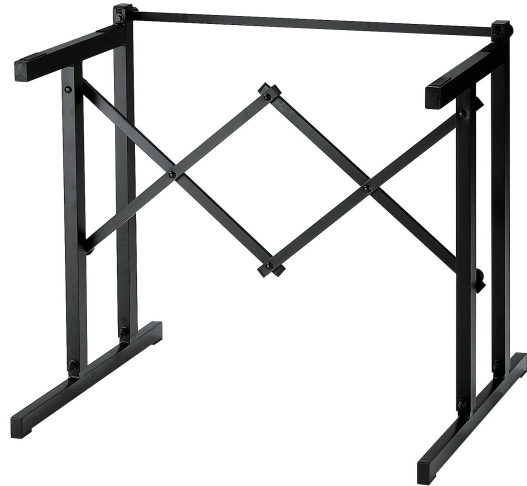

## Table-style keyboard stand

### Product variant

US-18880-000-55 - black

### Data

Adjustment	interlocking braces
EAN	4016842112005
Gewicht	7.011 lbs
Height	from 24.80 to 37.80"
Material	aluminum
Max. load capacity	110.231 lbs
Quality level	Topline
Shape	keyboard table
Support depth	15.75"
Support width	27.56"
Type	black

Professional, black powder-coated aluminum keyboard stand. The stand is height-adjustable from 24.8" up to 37.8". Can be used with stackers to hold additional keyboards.