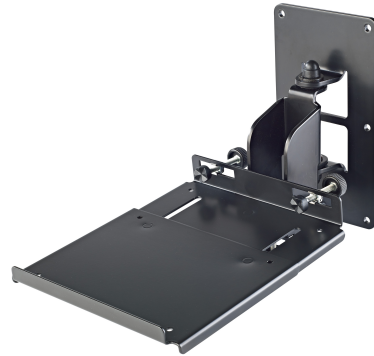

24171

Speaker wall mount with sheet

Product variant

US-24171-000-55 - black

Data

Angle of inclination	3° to -20°
EAN	4016842104369
Material	steel
Max. load capacity	33.04 lbs
Mounting	attaches to walls
Special features	clamp area for loudspeakers from 4.527 to 9.842"
Swivel	100 °
Type	black
Weight	7.379 lbs

Versatile wall mount with sheet for monitors and loudspeakers up to 33.04 lbs. The tray can be swiveled to both sides variably from +3° to -20°. Using 2 clamp screws, that are movable within the breadth of the slit, the box is simply and securely clamped to the holder. The clamp area for the loudspeakers covers 4.527 to 9.842".